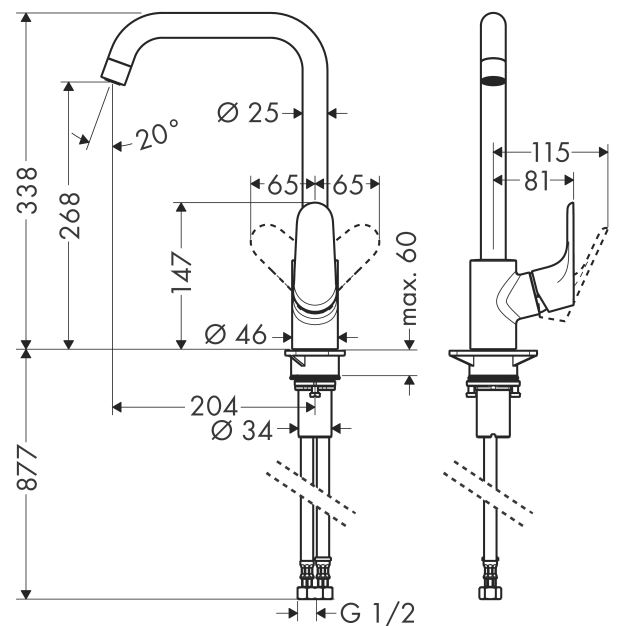

Focus M41

Single lever kitchen mixer 260, 7 l/min, 1jet

Surfaces: **Chrome** Article Number: **31820003**

Description

product features

- handle can be positioned on the right or left
- ComfortZone 260
- swivel range adjustable in 3 steps 110°, 150° or 360°
- normal spray
- maximum flow rate at 3 bar: 6.8 l/min
- suitable for continuous flow water heaters

Technology

Certificates

Product image

Scale drawing

Flowchart