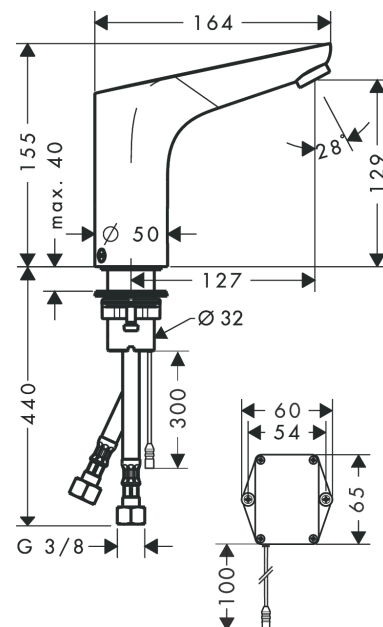

Focus

Electronic basin mixer with temperature pre-adjustment mains connection 230 V

Finish: **Chrome** Article Number: **31174000**

Description

product features

- ComfortZone 130
- projection: 127 mm
- spray type: normal spray
- maximum flow rate at 3 bar: 5 l/min
- temperature limitation adjustable
- temperature pre-adjustable
- non-return valve
- suitable for continuous flow water heaters
- infrared sensor technology
- automatic environmental adjustment of infrared sensor
- adjustable optical range of infrared sensor (2 settings)
- 230 V / 50 Hz mains connection
- running time: 10 s
- hygiene rinse activatable (automatic water flow)
- frequency of hygiene rinse: 24 h
- flushing time hygiene rinse: 10 s
- permanent rinse activatable (single water flow for 180 seconds, suitable for thermal disinfection)
- cleaning mode: manual water stop for washbasin cleaning
- connection dimension: DN15
- TÜV certified
- dirt filters in the connection hoses

Technology

Certificates

Product image

Scale drawing

Focus

Electronic basin mixer with temperature pre-adjustment mains connection 230 V

Finish: **Chrome** Article Number: **31174000**

Flowchart