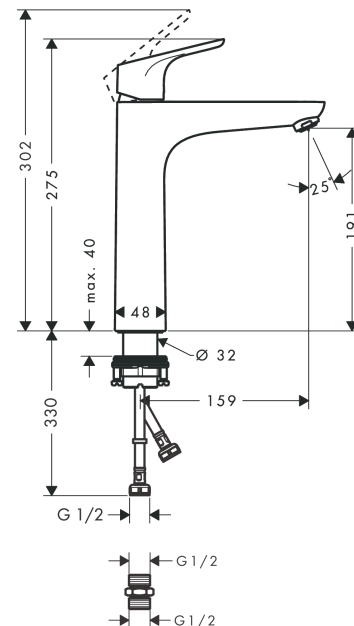

Focus

Single lever basin mixer 190 without waste set

Finish: **Brushed Nickel** Article Number: **31518823**

Description

product features

- ComfortZone 190
- spout height: 191 mm
- spray type: normal spray
- maximum flow rate at 3 bar: 5 l/min
- ceramic cartridge
- temperature limitation adjustable
- suitable for continuous flow water heaters
- connection type: G 1/2
- connection dimension: DN15

Technology

Certificates

Product image

Scale drawing

Flowchart