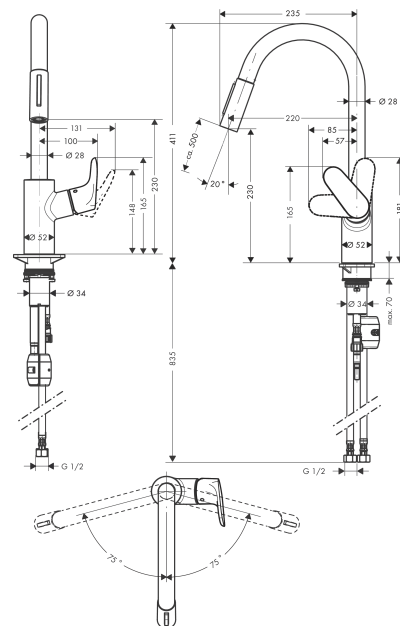

Focus M41

Single lever kitchen mixer 240, 7 l/min, pull-out spray, 2jet

Surfaces: **Chrome** Article Number: **31815003**

Description

product features

- swivel range 150°
- laminar spray and shower spray
- lockable shower spray, spray returns through pressing spray diverter
- MagFit magnetic shower support
- quick connect hose
- maximum flow rate at 3 bar: 6.8 l/min
- suitable for continuous flow water heaters

Technology

Certificates

Product image

Scale drawing

Flowchart