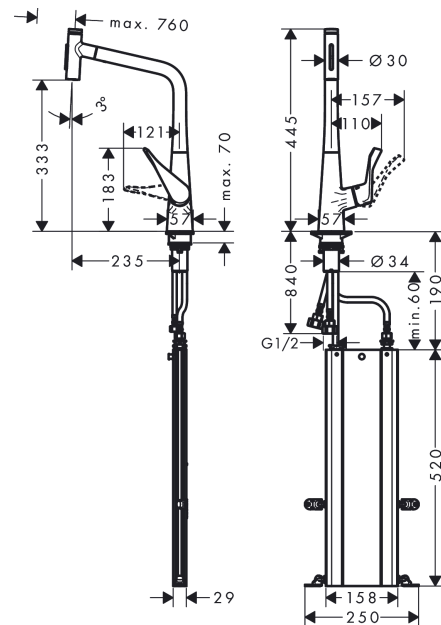

Metris M71

Single lever kitchen mixer 320, pull-out spray, 2jet, sBox

Surfaces: **Chrome** Article Number: **73816003**

Description

product features

- consists of: single lever kitchen mixer, hose box
- ComfortZone 320
- swivel range adjustable in 2 steps to 110° or 150°
- laminar spray and shower spray
- lockable shower spray, spray returns through pressing spray diverter and spray returns automatically through handle closing
- Select button for a comfortable start/stop of the water flow
- MagFit magnetic shower support
- maximum flow rate at 3 bar: 5.5 l/min
- suitable for continuous flow water heaters
- hose box: sBox for quiet, smooth and protected hose guidance in the cabinet, under the countertop, with extension length up to 76 cm
- tap hole with Ø 35 mm required
- scope of supply: single lever kitchen mixer, connection hoses, fixing set, mounting material, assembly instruction

Technology

Certificates

Product image

Scale drawing

Metris M71

Single lever kitchen mixer 320, pull-out spray, 2jet, sBox

Surfaces: **Chrome** Article Number: **73816003**

Flowchart