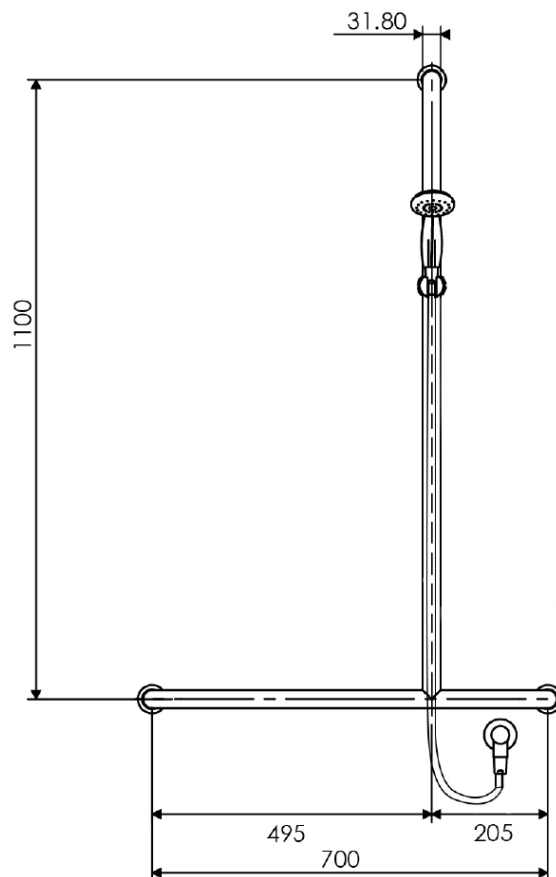

Ecojet Classic 32mm Inverted T Shower Rail Set

Right Hand

Product Image

Product Details

Code: 643129RHB
Brand: Hansa
Range: Ecojet Classic
Warranty: 15 Years*
WELS: 3 Star 9 LPM, Reg #: S12224 (V)

Additional Features

Technical Specification

Required Product
Compliant Mixer

Recommended Products
Matching Advantage Grab Rails

Additional Notes

- AdvantageSeal Flange
- Polished SS Rail
- Concealed Fixings
- Ecojet Classic 95 Handpiece

Installation Instructions

* Shower to be installed to AS1428.1-2009 & AS3500 compliance requirements

*Please visit argentaust.com.au/warranty to view the full warranty

Note: All dimensions are in millimetres and are subject to normal manufacturing variations. Always use the physical product measurements for cut-outs and rough-ins as the technical details shown may differ from the actual product. Use acetic cured silicone sealant. Do not use epoxy type adhesives. Clean with damp cloth. Do not use abrasive cleaners, liquids or pastes.