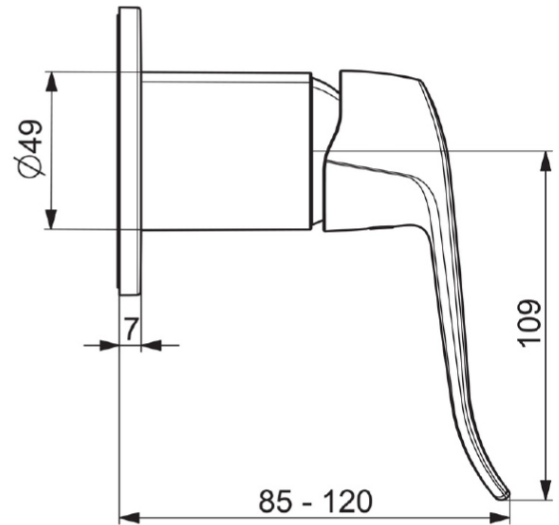

Prado Care Shower Mixer Trim

Product Image

Product Details

Code:	506699060037
Brand:	Hansa
Range:	Prado Care
Warranty:	15 Years*
WELS:	N/A

Additional Features

Technical Specification

Required Product
50510100

Recommended Products

Additional Notes

- German Engineered
- AS1428 Dimensionally Compliant

*Please visit argentaust.com.au/warranty to view the full warranty

Note: All dimensions are in millimetres and are subject to normal manufacturing variations. Always use the physical product measurements for cut-outs and rough-ins as the technical details shown may differ from the actual product. Use acetic cured silicone sealant. Do not use epoxy type adhesives. Clean with damp cloth. Do not use abrasive cleaners, liquids or pastes.