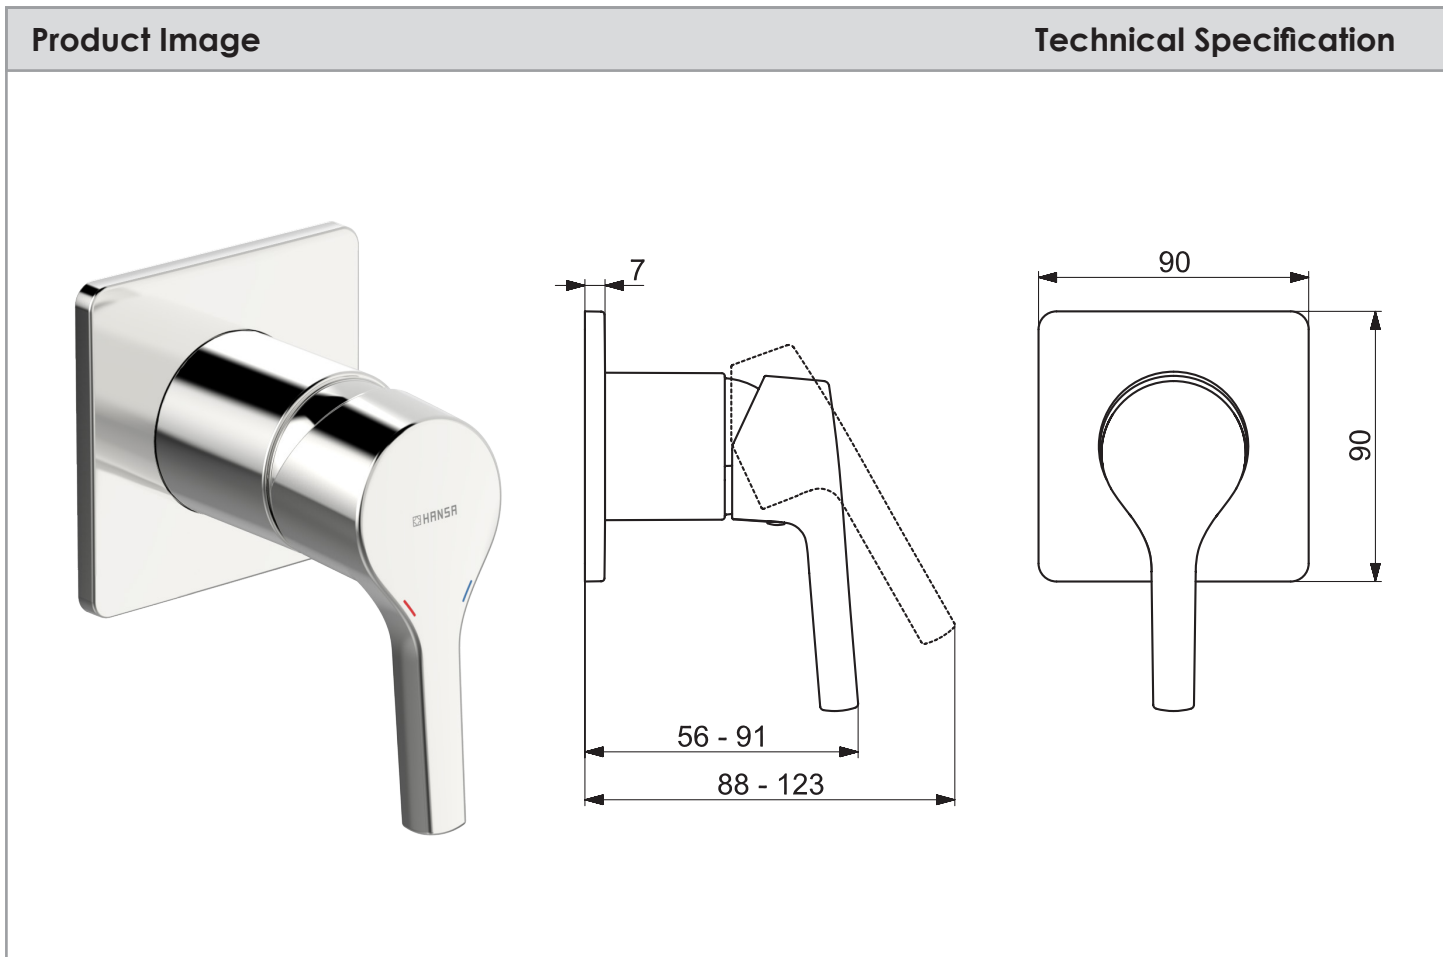

HANSAPALENO QUAD SHOWER MIXER

Description	
Hansa Paleno Quad Shower Mixer	
50789003 50500100	Paleno Quad Shower Mixer Trim Shower Mixer Body 35mm

Additional Information
<ul style="list-style-type: none"> - 15 Year Warranty* Conditions Apply - German Engineered - 35mm Cartridge - Variable volume & temperature limiter