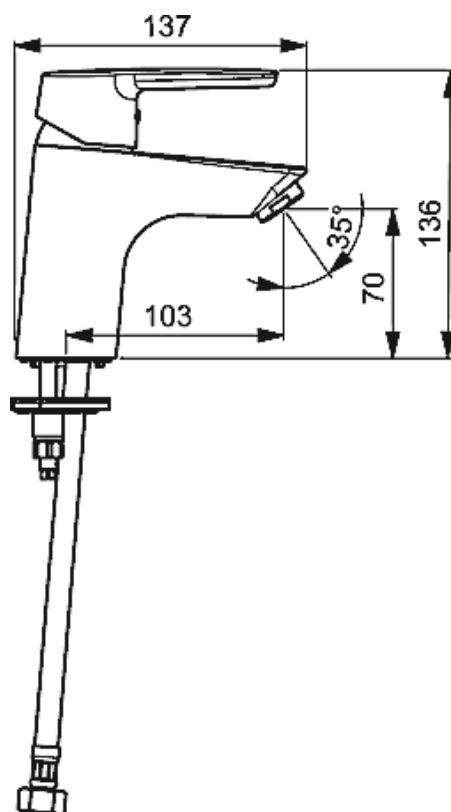

HANSAPOLO NEU BASIN MIXER

Product Image

Technical Specification

Description

HansaPolo Neu Basin Mixer

514222930037

WELS 5 Star / 6Lpm

514292930037

WELS 6 Star / 4.5Lpm

Additional Information

- 15 Year Warranty* Conditions Apply
- German Engineered
- 35mm Cartridge
- Flexible 1/2" tails
- Variable volume & temperature limiter