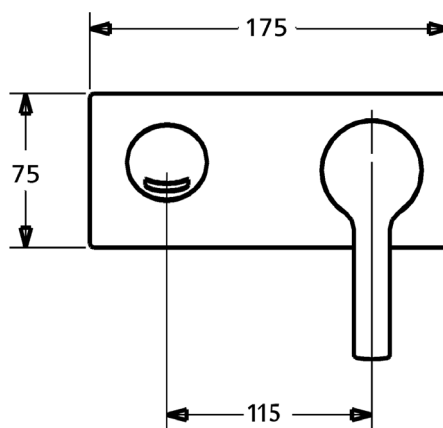

### Description

HansaTwist Loop Wall Mounted Basin/Bath Mixer  
WELS 5 Star / 5 Lpm  
190mm Spout

Chrome Trim and Spout  
Body with Breech

**A49773165XB**  
**50500100BR**

### Additional Information

- 15 Year Warranty\* Conditions Apply
- German Engineered
- 35mm Cartridge
- Variable volume & temperature limiter
- Spout can be positioned on left or right