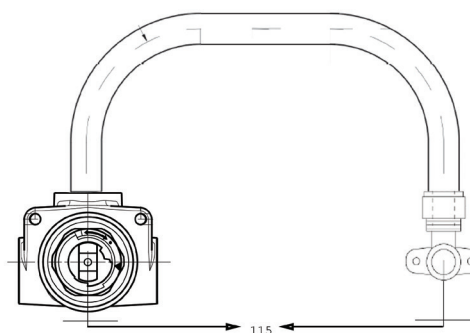

### Description

HansaTwist Loop Wall Mounted Basin/Bath Mixer  
WELS 5 Star / 5 Lpm  
190mm Spout

Chrome Trim and Spout  
Body with Breech

**A49773165XB**  
**50500100BR**

### Additional Information

- 15 Year Warranty\* Conditions Apply
- German Engineered
- 35mm Cartridge
- Variable volume & temperature limiter
- Spout can be positioned on left or right