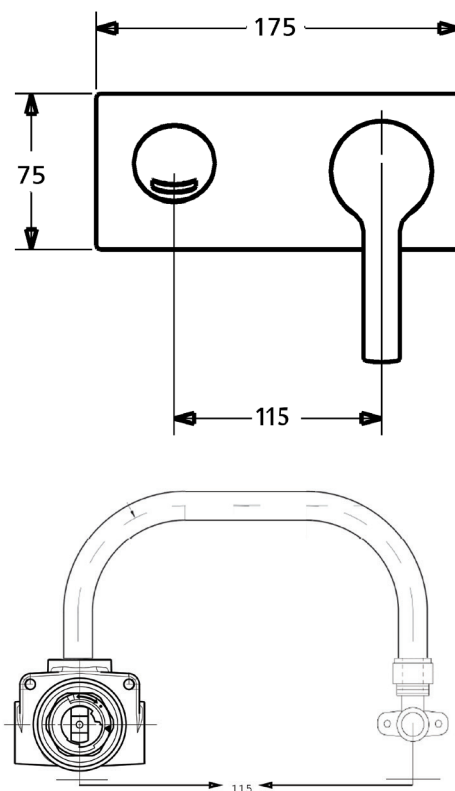

HANSALIGNA WALL MOUNTED BASIN/BATH MIXER

Product Image

Use as a bath mixer by changing to the full flow aerator provided.

Technical Specification

Description

HansaLigna Wall Mounted Basin/Bath Mixer
WELS 5 Star / 5 Lpm
190mm Spout

Chrome Trim and Spout
Body with Breech

A497970165XB
50500100BR

Additional Information

- 15 Year Warranty* Conditions Apply
- German Engineered
- 35mm Cartridge
- Variable volume & temperature limiter
- Spout can be positioned on left or right