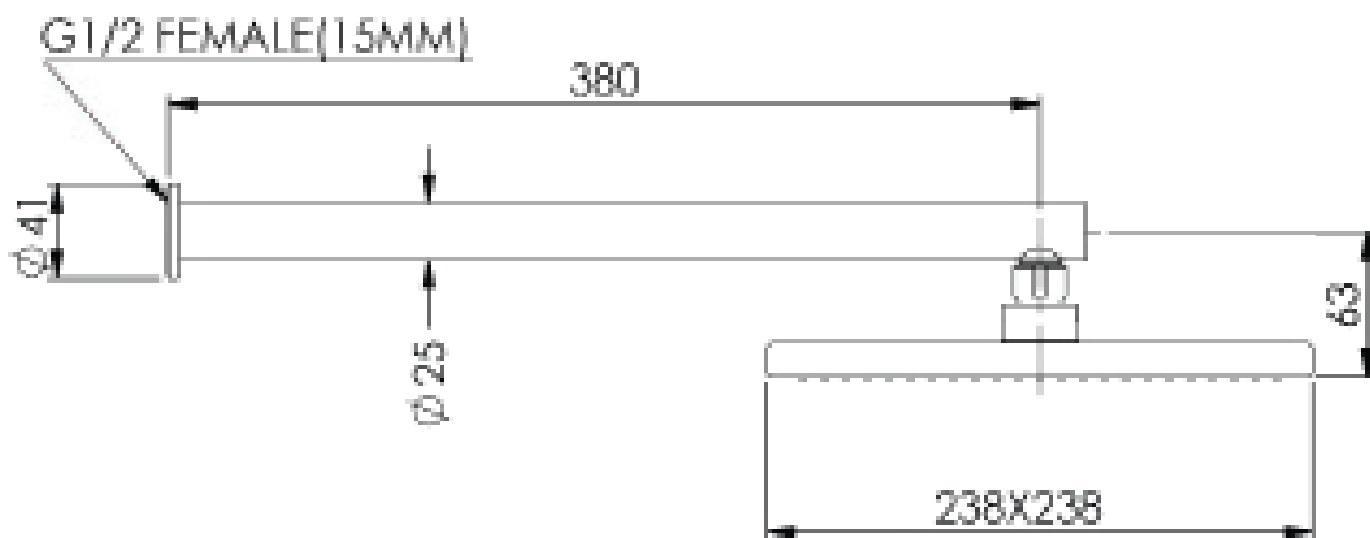

GLIDE SYNTRA Wall Shower

67300CP | Chrome
67300BN | Brushed Nickel
67300BB | Brushed Brass
67300MB | Matte Black
67300GM | Gun Metal

WELS 3 Star 9.0L/M | AP
230mm² Single Function Overhead
380mm arm length