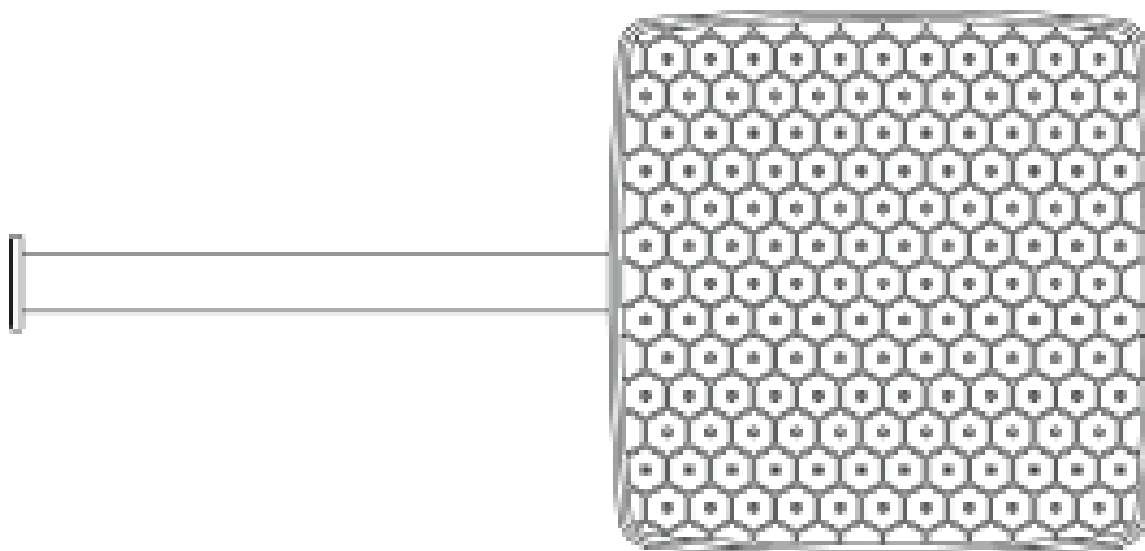

GLIDE SYNTRA Wall Shower

67300CP | Chrome
67300BN | Brushed Nickel
67300BB | Brushed Brass
67300MB | Matte Black
67300GM | Gun Metal

WELS 3 Star 9.0L/M | AP
230mm² Single Function Overhead
380mm arm length