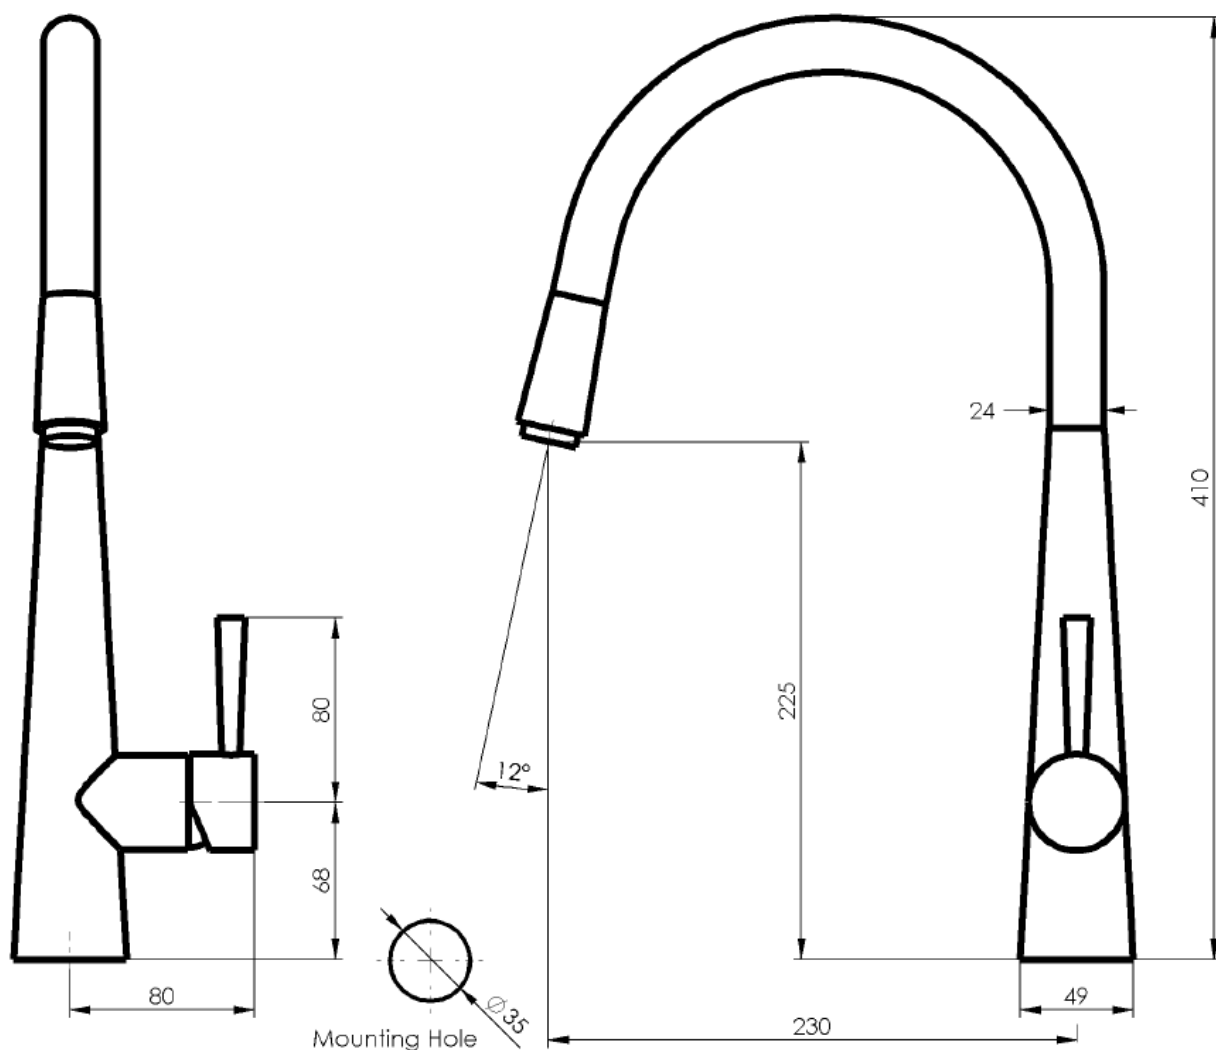

Dual Function Spray

Swivel Spout

**AU** PHONE - 1800 244 487  
EMAIL - [aussales@greenstapware.com](mailto:aussales@greenstapware.com)  
WEBSITE - [greenstapware.com.au](http://greenstapware.com.au)

 | **GREENS**  
where life meets water