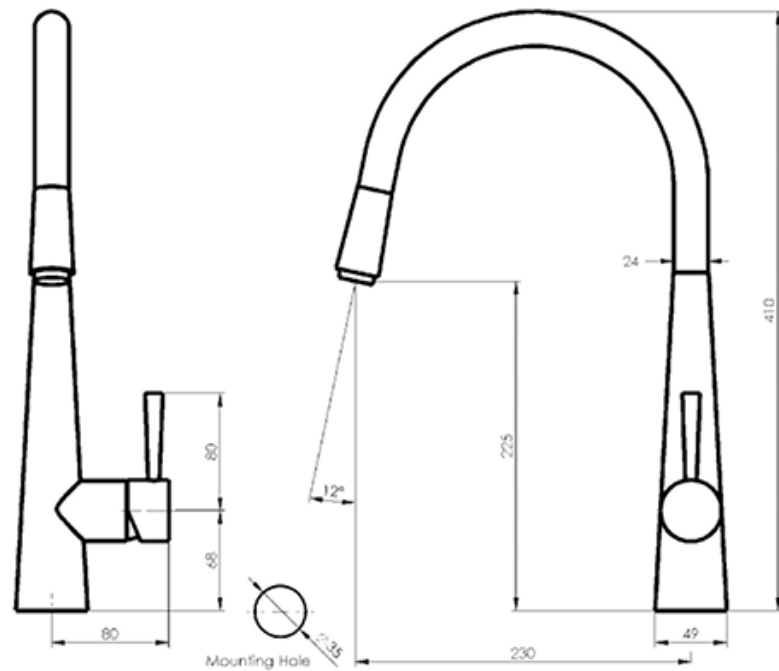

Galiano Pull-Down Sink Mixer

- 17520301 | T30840 | Chrome
- 17520311 | T30840(V) | Brushed Nickel
- 17520361 | T30840(V) | Brushed Brass
- 17520371 | T30840(V) | Matte Black
- 17520381 | T30840(V) | Brushed Copper
- 17520391 | T30840(V) | Gun Metal