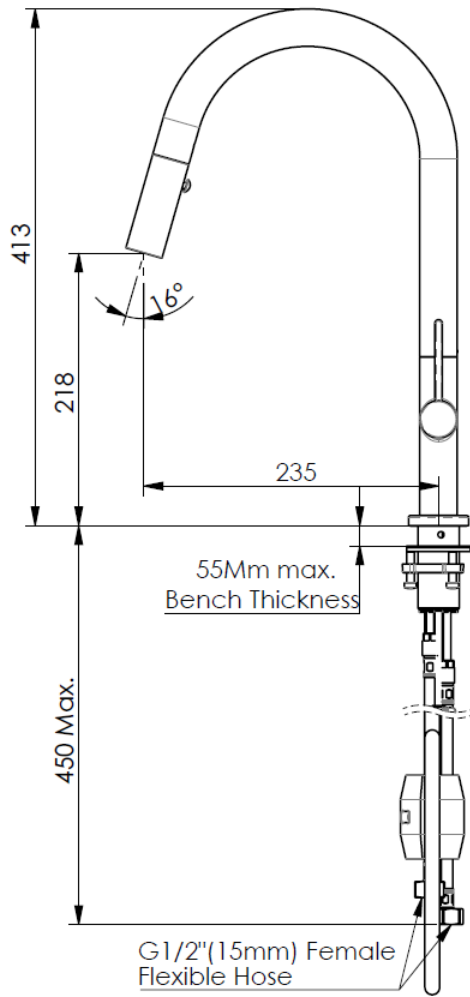

Luxe

Pull down sink Mixer

LF1810254CP | Chrome

LF1810254BN | Brushed Nickel

LF1810254MB | Matte Black

LF1810254BB | Brushed Brass

LF1810254GM | Gun Metal

WELS 5 STAR 5.0 L/M

Swivel Spout

Dual Function Spray

AU PHONE - 1800 244 487
EMAIL - aussales@greenstapware.com
WEBSITE - greenstapware.com.au

| **GREENS**
where life meets water