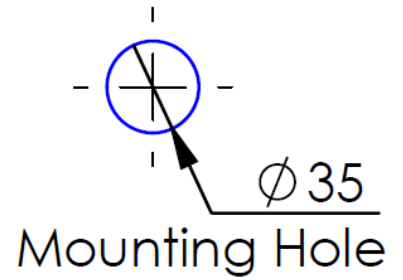

Luxe

Pull down sink Mixer

LF1810254CP | Chrome

LF1810254BN | Brushed Nickel

LF1810254MB | Matte Black

LF1810254BB | Brushed Brass

LF1810254GM | Gun Metal

WELS 5 STAR 5.0 L/M

Swivel Spout

Dual Function Spray

AU PHONE - 1800 244 487
EMAIL - aussales@greenstapware.com
WEBSITE - greenstapware.com.au

| **GREENS**
where life meets water