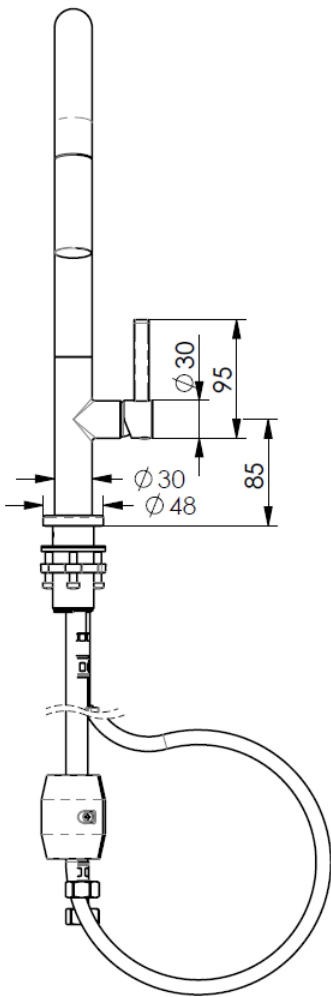

Luxe

Pull down sink Mixer

LF1810254CP | Chrome

LF1810254BN | Brushed Nickel

LF1810254MB | Matte Black

LF1810254BB | Brushed Brass

LF1810254GM | Gun Metal

WELS 5 STAR 5.0 L/M

Swivel Spout

Dual Function Spray

AU PHONE - 1800 244 487
EMAIL - aussales@greenstapware.com
WEBSITE - greenstapware.com.au

 | **GREENS**
where life meets water