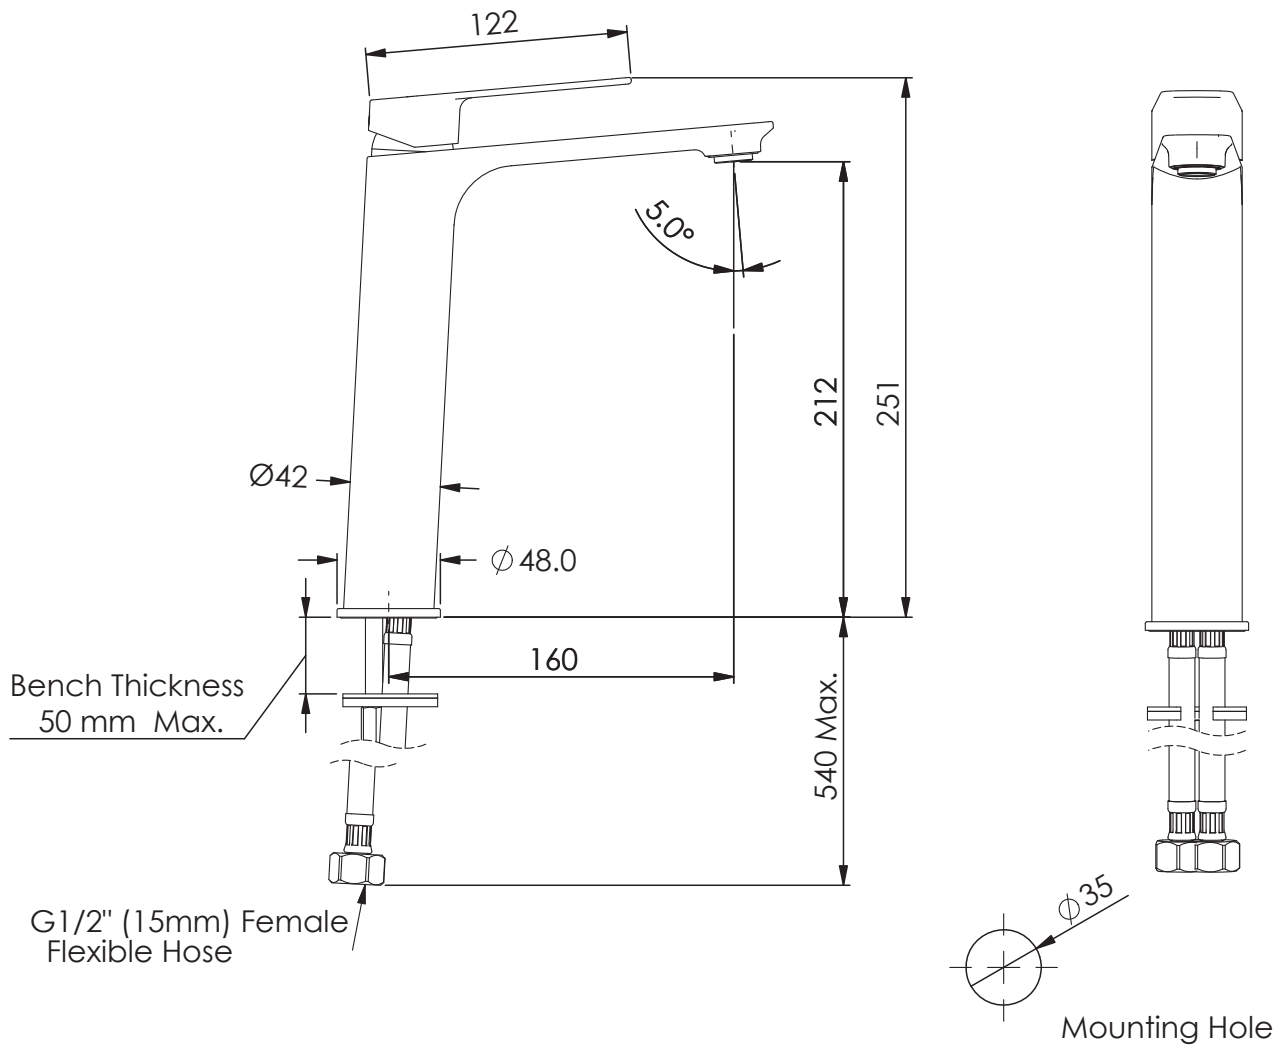

NOVI Tower Basin Mixer

LF24203556CH | Chrome
LF24203556BN | Brushed Nickel
LF24203556MB | Matte Black
LF24203556GM | Gunmetal
LF24203556BB | Brushed Brass

WELS: 5 Stars 6.0 L/M

All Pressure | Lead Free | Fixed Spout