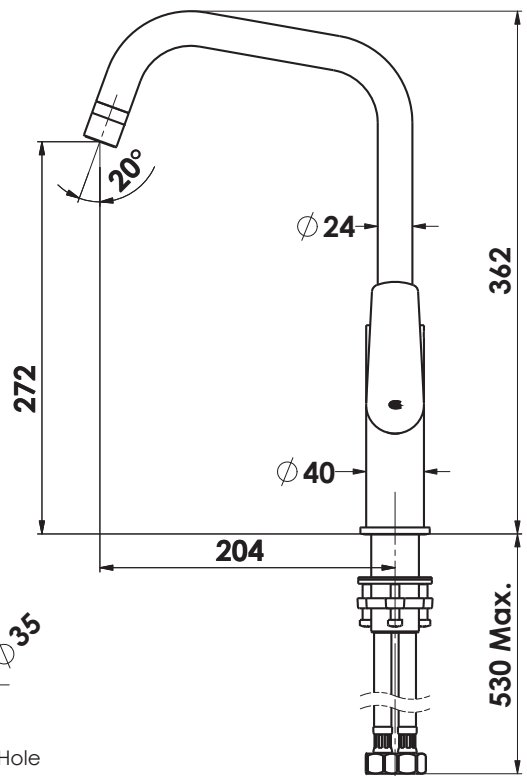

## Gooseneck Sink Mixer

- LF24203540CH | Chrome
- LF24203540BN | Brushed Nickel
- LF24203540MB | Matte Black
- LF24203540GM | Gunmetal
- LF24203540BB | Brushed Brass

**WELS:** N/A | Mains Pressure | Lead Free

G1/2" (15mm) Female Flexible Hose