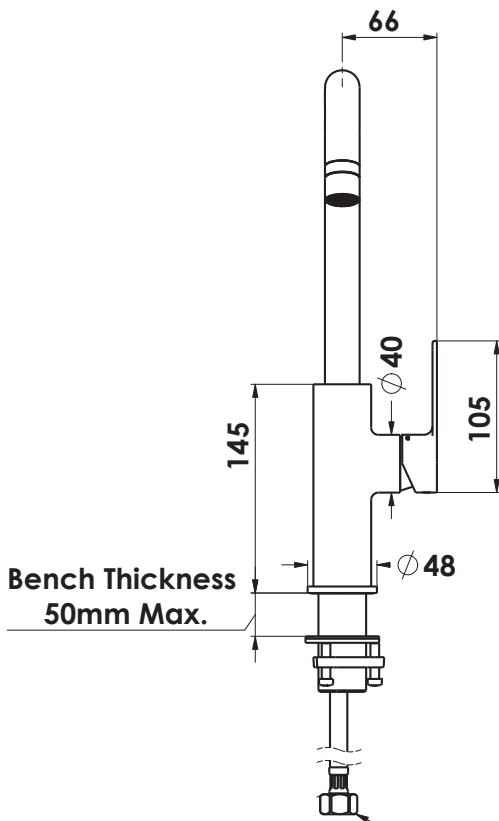

G1/2" (15mm) Female Flexible Hose