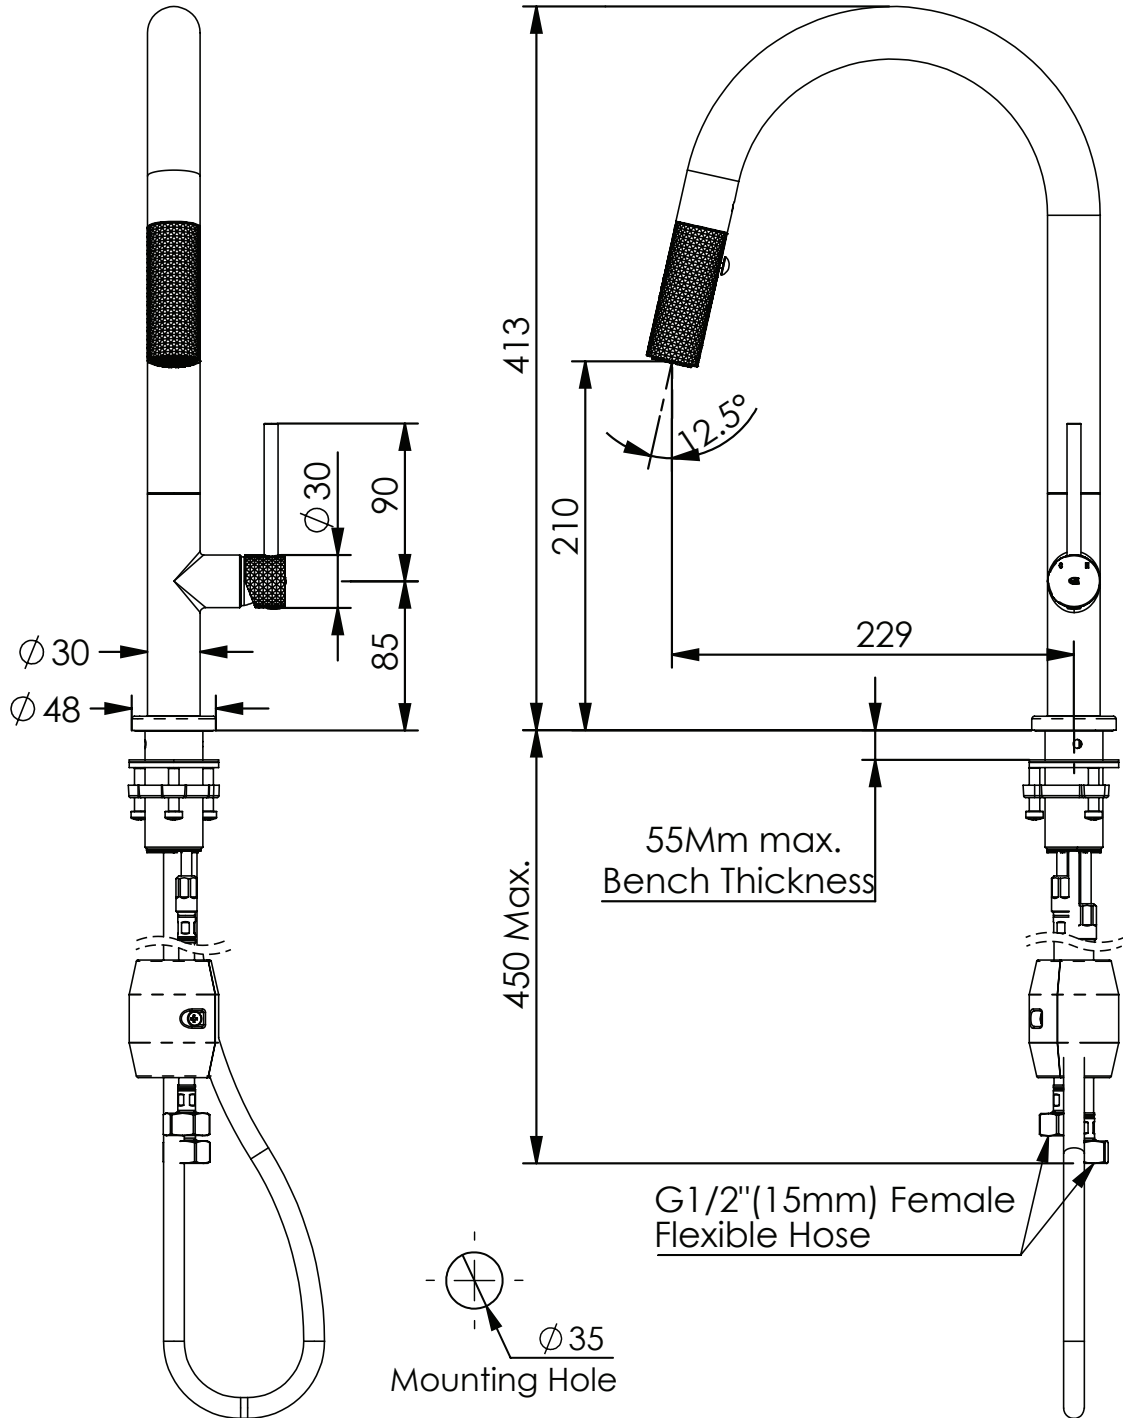

TESORA

Pull Down Sink Mixer

LF2130254BN | Brushed Nickel
 LF2130254BB | Brushed Brass
 LF2130254BC | Brushed Copper

WELS Rego: T40142

WELS 5 Stars 6.0L/Min | MP | Swivel Spout
 | European Brass Cartridge

AU PHONE - 1800 244 487
 EMAIL - aussales@greenstapware.com
 WEBSITE - greenstapware.com.au