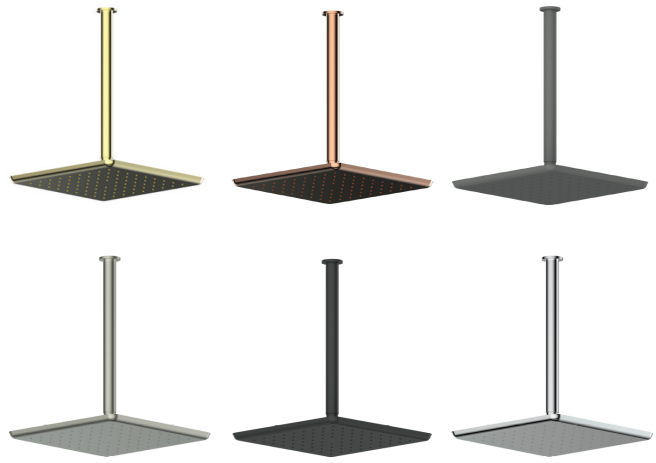

SKYLA Ceiling Shower

- 186002BB | Brushed Brass
- 186002BC | Brushed Copper
- 186002GM | Gun Metal
- 186002BN | Brushed Nickel
- 186002MB | Matte Black
- 186002CP | Chrome

WELS 3 Star 9.0L/M | MP | Single Function
Overhead | 250mm arm length