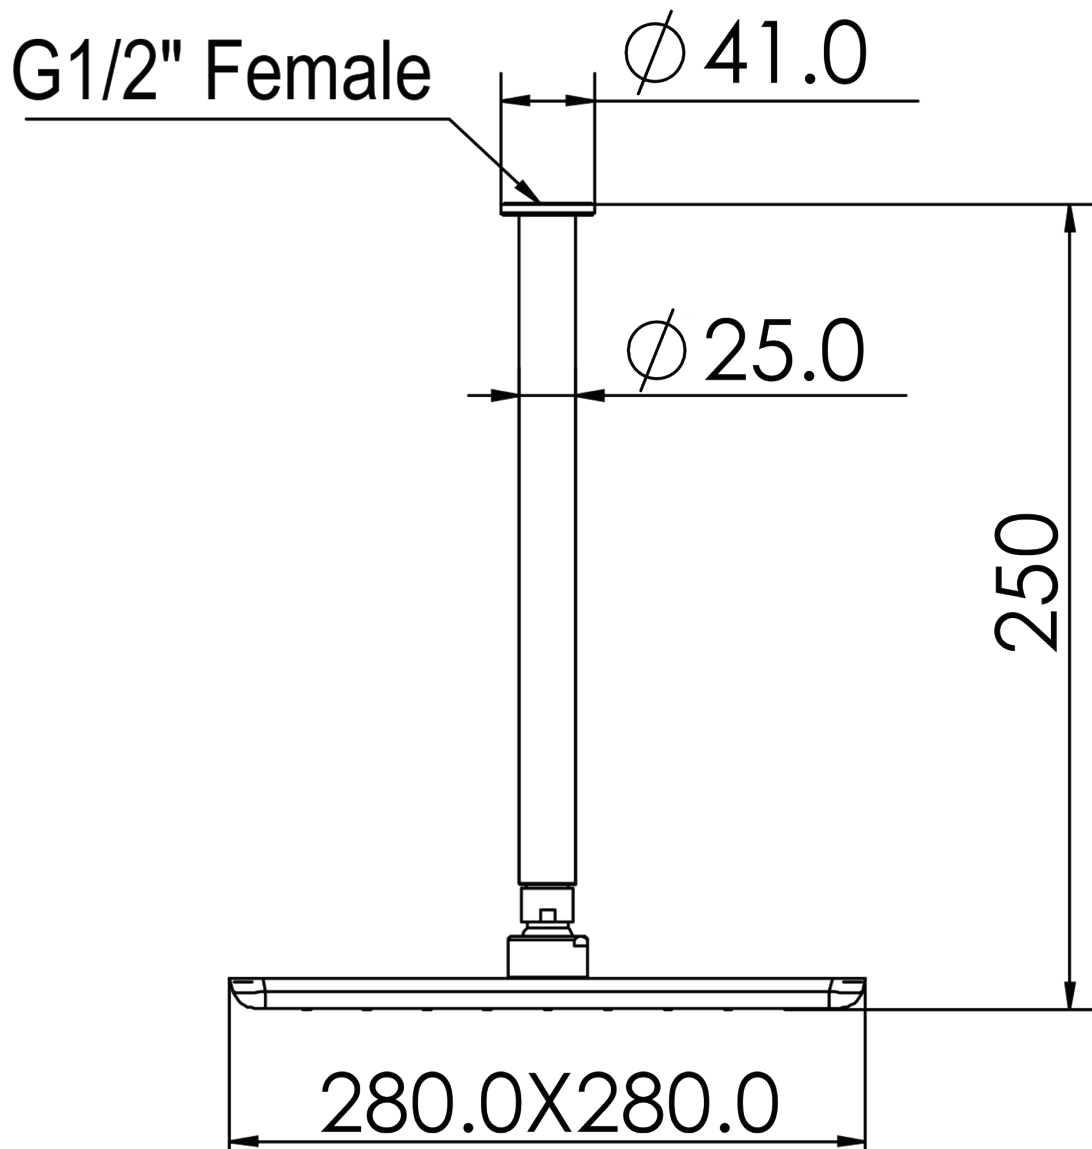

SKYLA Ceiling Shower

- 186002BB | Brushed Brass
- 186002BC | Brushed Copper
- 186002GM | Gun Metal
- 186002BN | Brushed Nickel
- 186002MB | Matte Black
- 186002CP | Chrome

WELS 3 Star 9.0L/M | MP | Single Function
Overhead | 250mm arm length