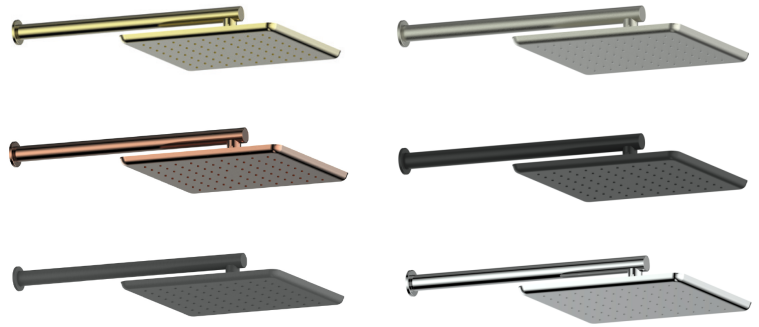

## Wall Shower

- 186001BB | Brushed Brass
- 186001BC | Brushed Copper
- 186001GM | Gun Metal
- 186001BN Brushed Nickel
- 186001MB | Matte Black
- 186001CP | Chrome

WELS 3 Star 9.0L/M | MP | Single Function  
Overhead | 380mm arm length