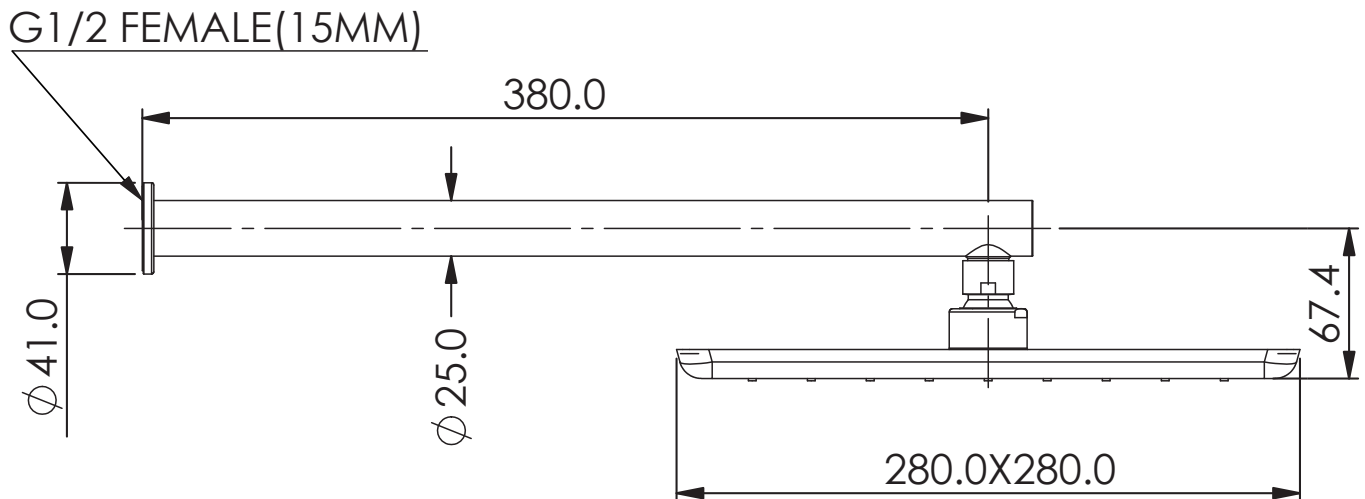

## Wall Shower

- 186001BB | Brushed Brass
- 186001BC | Brushed Copper
- 186001GM | Gun Metal
- 186001BN Brushed Nickel
- 186001MB | Matte Black
- 186001CP | Chrome

WELS 3 Star 9.0L/M | MP | Single Function  
Overhead | 380mm arm length