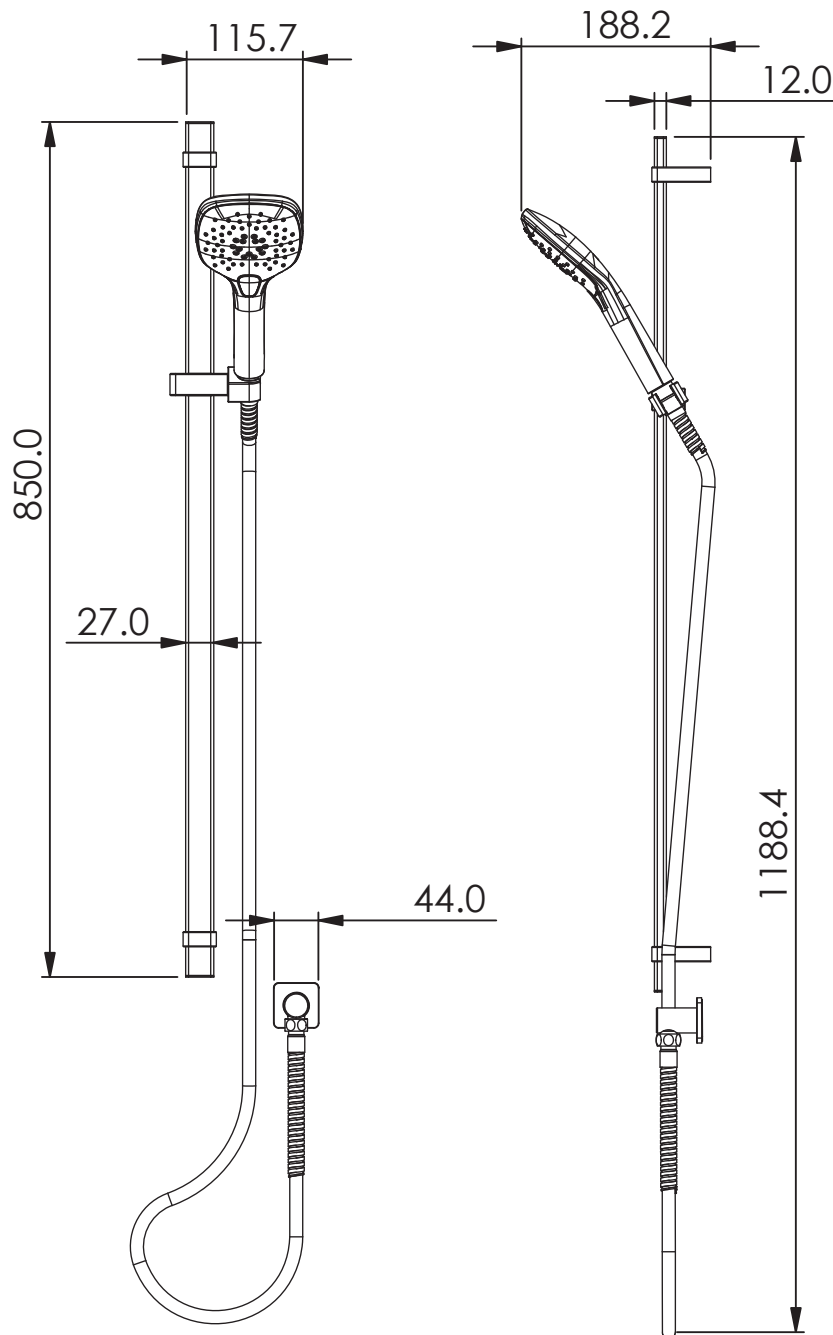

SKYLA

Rail Shower

- 186000CP | Chrome
- 186000BB | Brushed Brass
- 186000BC | Brushed Copper
- 186000GM | Gun Metal
- 186000BN | Brushed Nickel
- 186000MB | Matte Black

WELS 3 Star 9.0L/M | Multi Function

AirFlo® Handset | Adjustable to 750mm Centres

AU PHONE - 1800 244 487
EMAIL - aussales@greenstapware.com
WEBSITE - greenstapware.com.au

 | **GREENS**
where life meets water