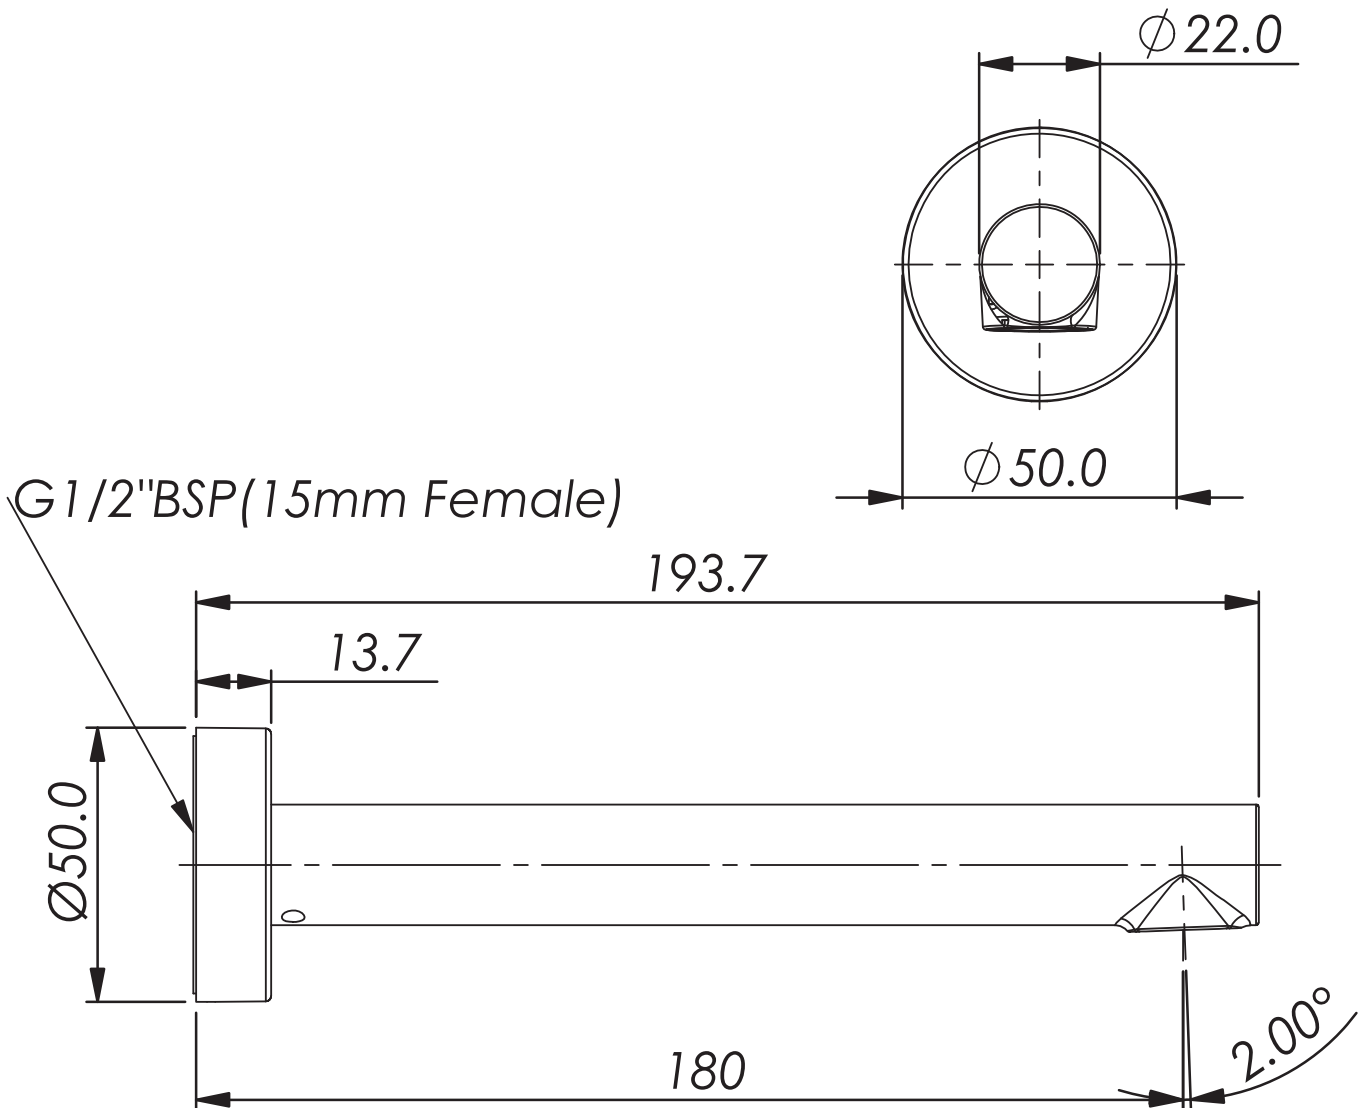

MACI Bath Spout

- 21201800 | Chrome
- 21201801 | Brushed Nickel
- 21201806 | Brushed Brass
- 21201807 | Matte Black
- 21201809 | Gun Metal

Fixed Spout | $\text{Ø}105\text{mm}$ Faceplate

AU PHONE - 1800 244 487
EMAIL - aussales@greenstapware.com
WEBSITE - greenstapware.com.au