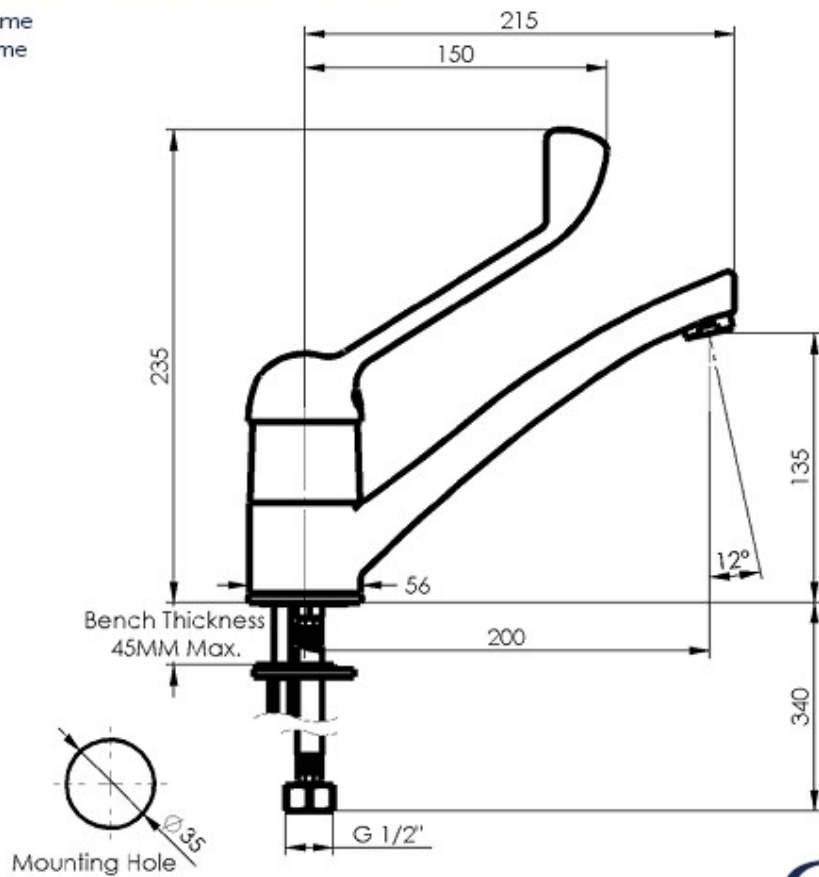

Marketti Blade Healthcare Sink Mixer

160064001 | T20748 | Chrome
160064051 | T37218 | Chrome

NZ: 0800 655 455 | nzsales@greenstapware.com
AU: 1800 244 487 | aussales@greenstapware.com

GREENS
where life meets water