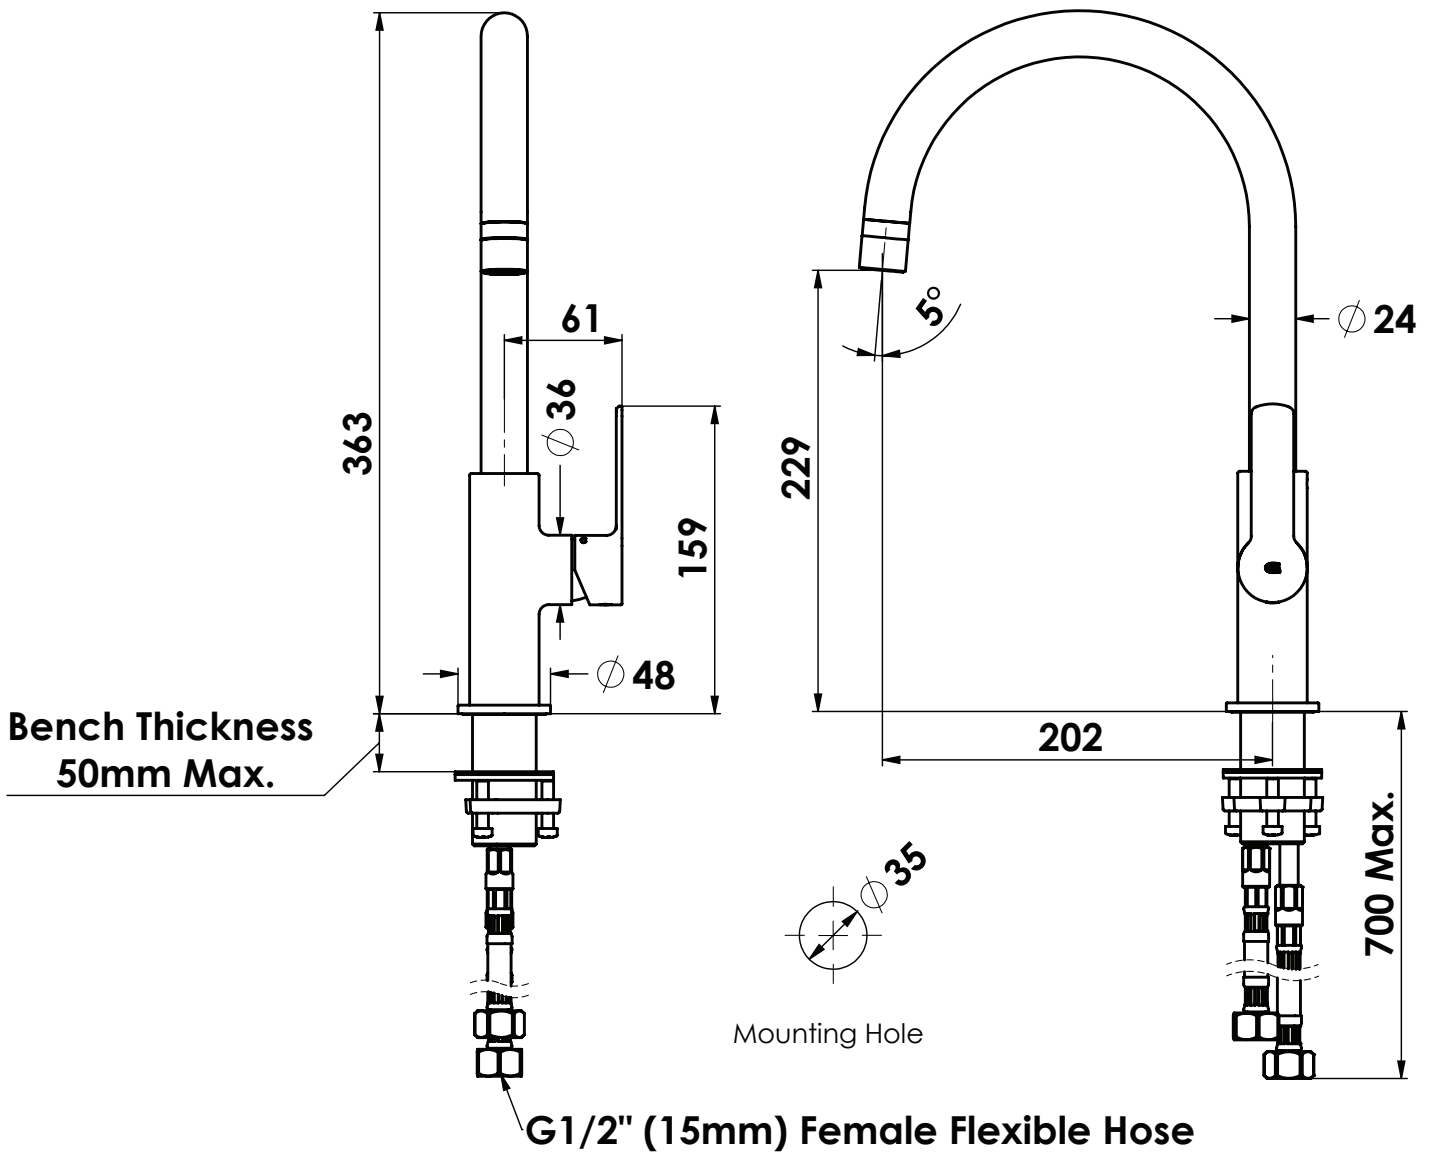

## Gooseneck Sink Mixer

- LF254283CP | Chrome
- LF254283BN | Brushed Nickel
- LF254283BB | Brushed Brass
- LF254283MB | Matte Black
- LF254283GM | Gun Metal

WELS 5 Star 6.0L/M | All Pressures Swivel Spout | Dual Function Spray