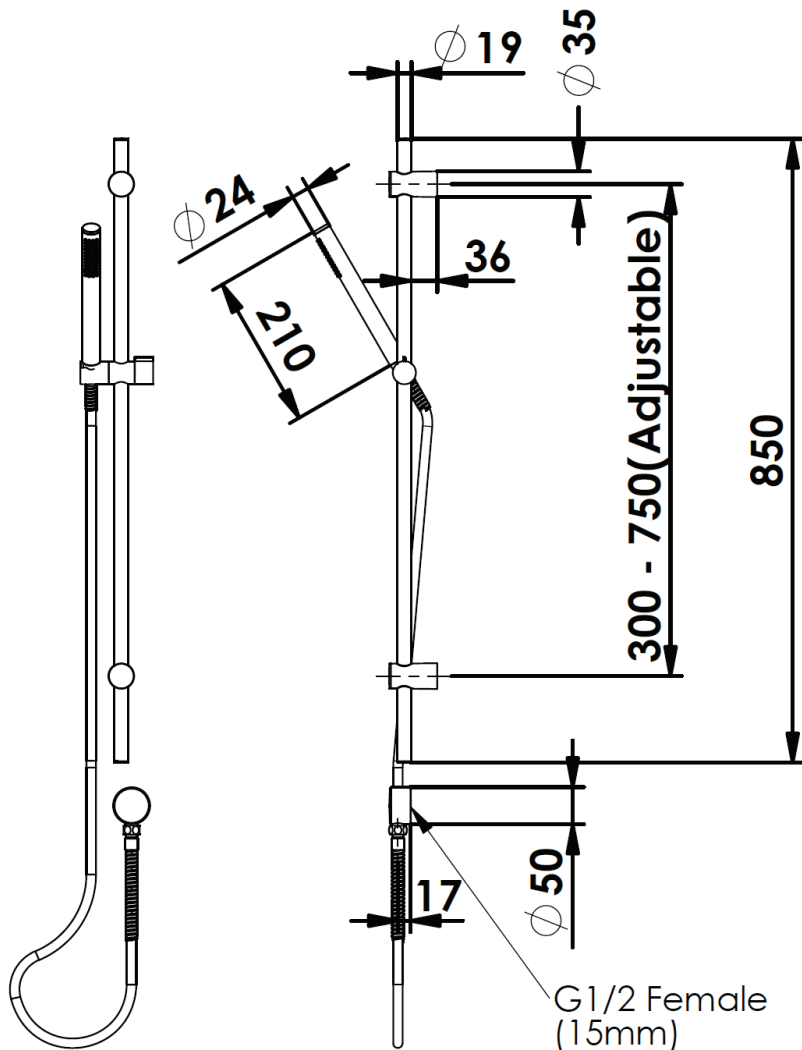

ROCCO PIN Rail Shower

528100CP | S13676 | Chrome
528100BN | S13676 | Brushed Nickel
528100MB | S13676 | Matte Black
528100BB | S13676 | Brushed Brass
528100GM | S13676 | Gun Metal

WELS 3 Star 9.0 L/M
Brass Single Function Handset
Round Rail Adjustable To 750mm Centres