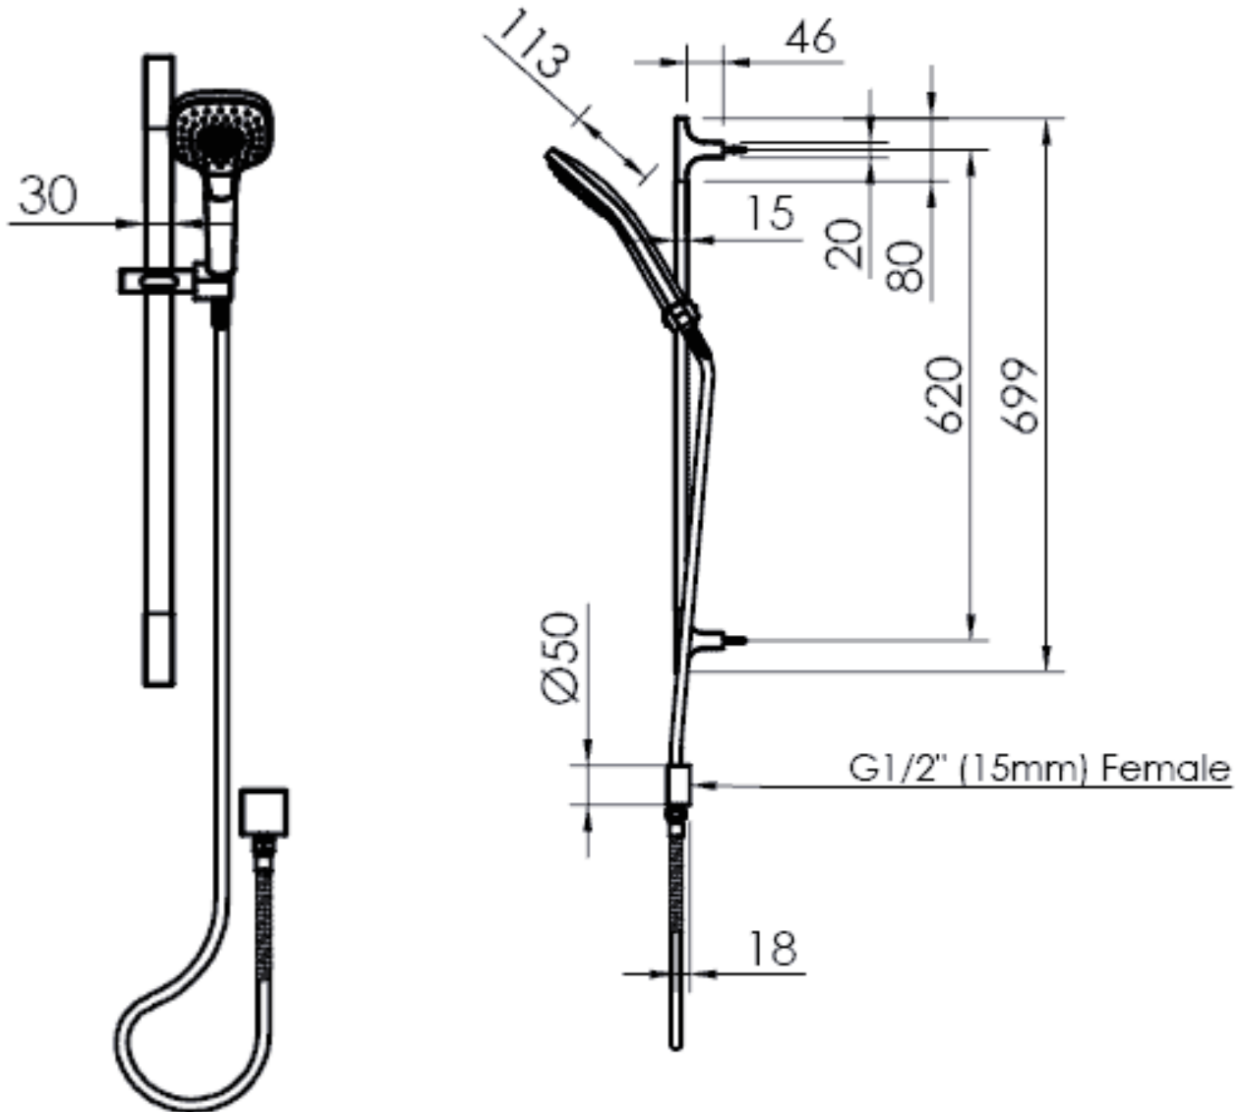

CORBAN

Rail Shower

193000CP | Chrome

193000BN | Brushed Nickel

193000MB | Matt Black

WELS 3 Star 9.0L/M

Multi Function Handset

AU PHONE - 1800 244 487
EMAIL - aussales@greenstapware.com
WEBSITE - greenstapware.com.au