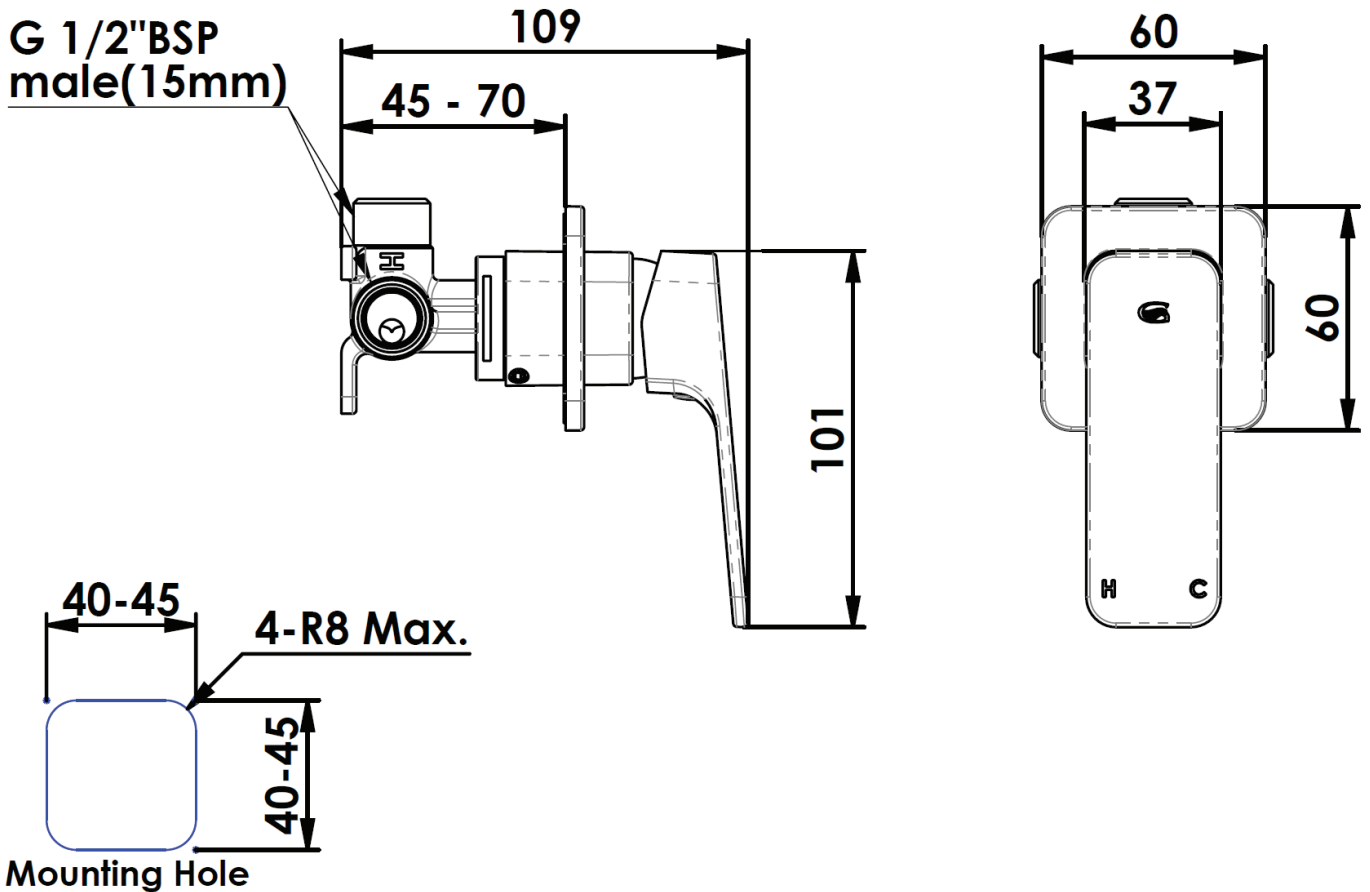

## Shower Mixer

### Trim Set Only

- 1860250CP | Chrome
- 1860250BN | Brushed Nickel
- 1860250MB | Matte Black
- 1860250BC | Brushed Copper
- 1860250GM | Gun Metal

WELS N/A

**AU** PHONE - 1800 244 487  
EMAIL - [aussales@greenstapware.com](mailto:aussales@greenstapware.com)  
WEBSITE - [greenstapware.com.au](http://greenstapware.com.au)