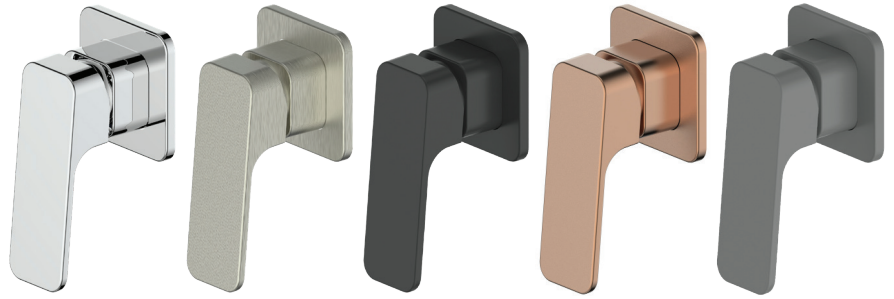

# SWEPT

## Shower Mixer

### Trim Set Only

- 1860250CP | Chrome
- 1860250BN | Brushed Nickel
- 1860250MB | Matte Black
- 1860250BC | Brushed Copper
- 1860250GM | Gun Metal

WELS N/A

**AU** PHONE - 1800 244 487  
EMAIL - [aussales@greenstapware.com](mailto:aussales@greenstapware.com)  
WEBSITE - [greenstapware.com.au](http://greenstapware.com.au)