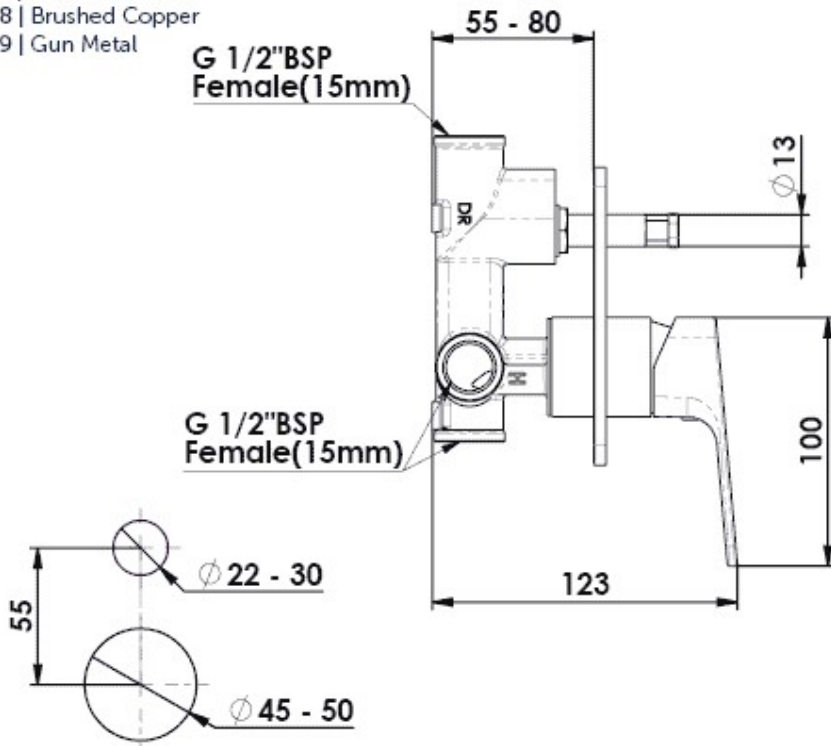

Swept Shower/Bath Diverter Mixer

- 18603590 | Chrome
- 18603591 | Brushed Nickel
- 18603597 | Matte Black
- 18603598 | Brushed Copper
- 18603599 | Gun Metal

Mounting Hole

NZ: 0800 655 455 | nzsales@greenstapware.com
 AU: 1800 244 487 | aussales@greenstapware.com