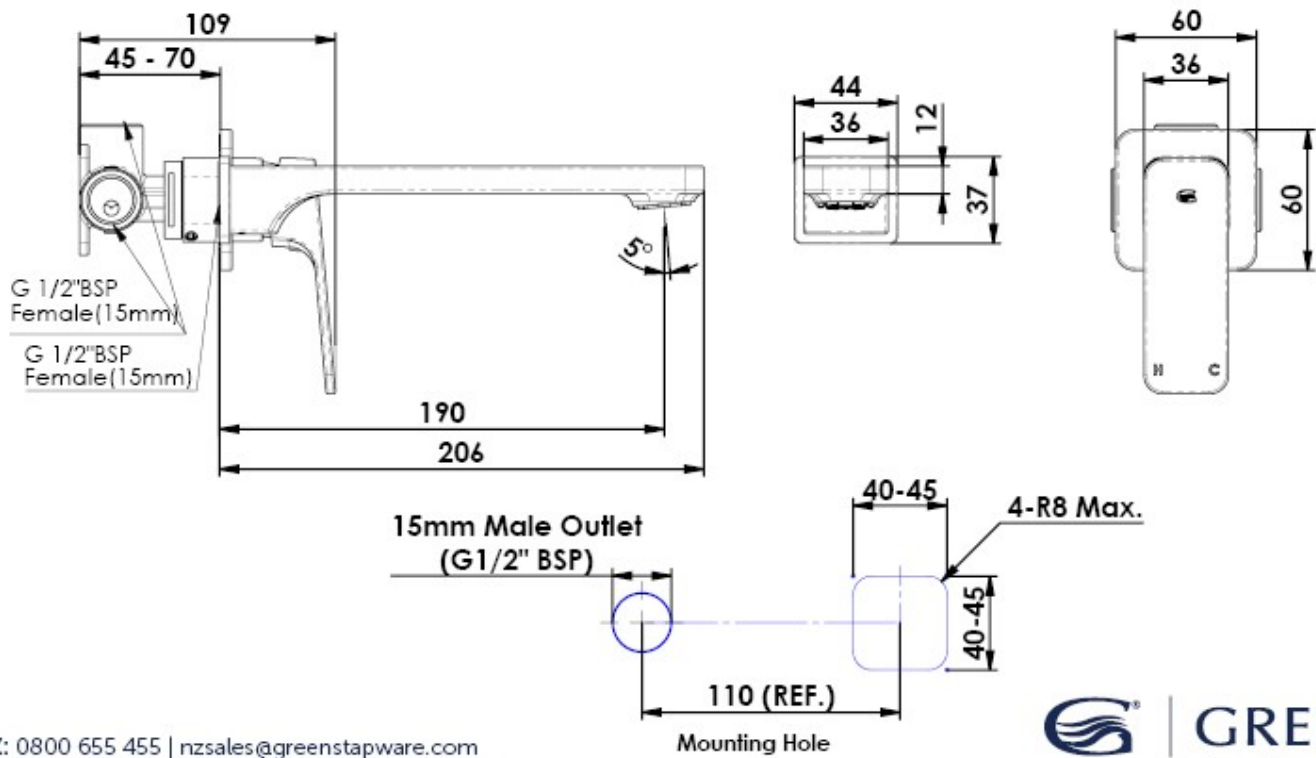

Swept Wall Basin Mixer

18602520 | T32358 | Chrome

18602521 | T32358(V) | Brushed Nickel

18602527 | T32358(V) | Matte Black

18602529 | T32358(V) | Gun Metal

NZ: 0800 655 455 | nzsales@greenstapware.com
AU: 1800 244 487 | aussales@greenstapware.com