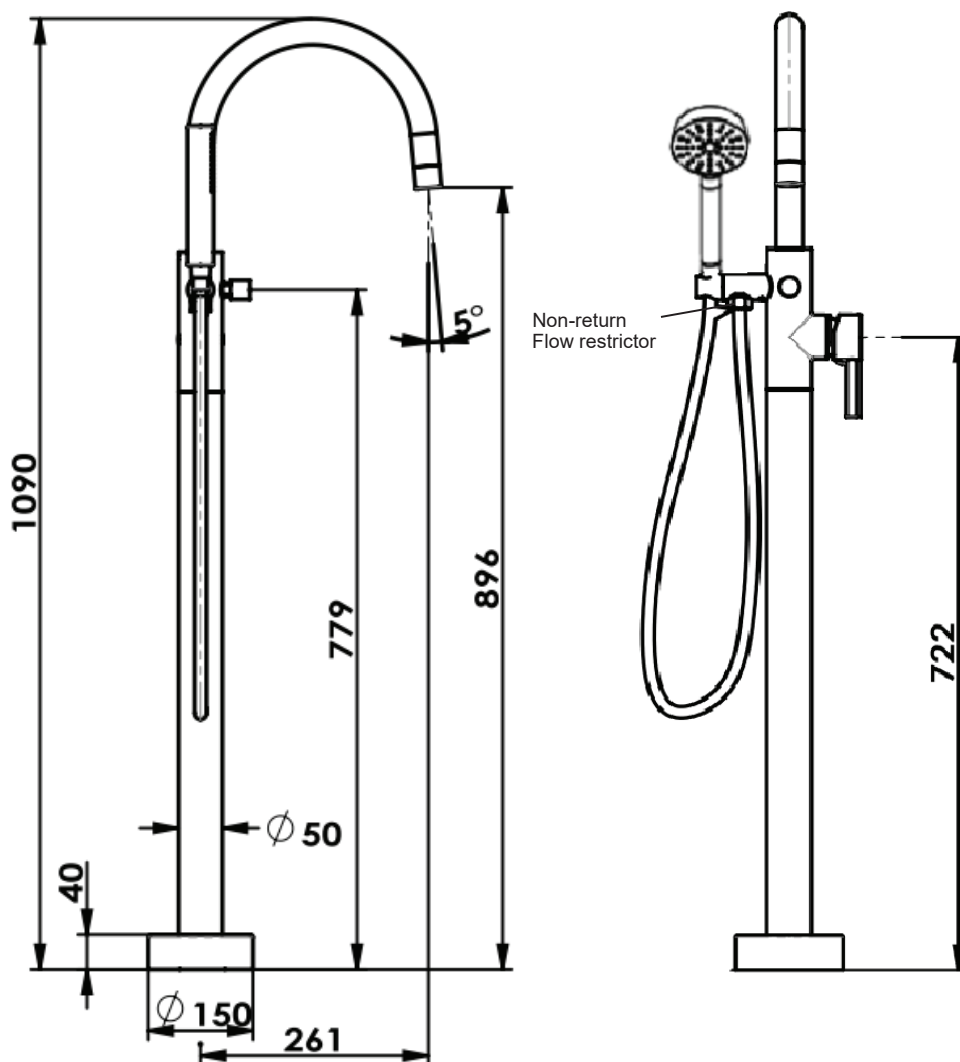

GISELLE

Standing Bath Filler

- 1844800 | Chrome
- 1844830 | Brushed Stainless
- 1844860 | Brushed Brass
- 1844870 | Matte Black
- 1844880 | Brushed Copper
- 1844890 | Gun Metal

762mm

AU PHONE - 1800 244 487
EMAIL - aussales@greenstapware.com
WEBSITE - greenstapware.com.au