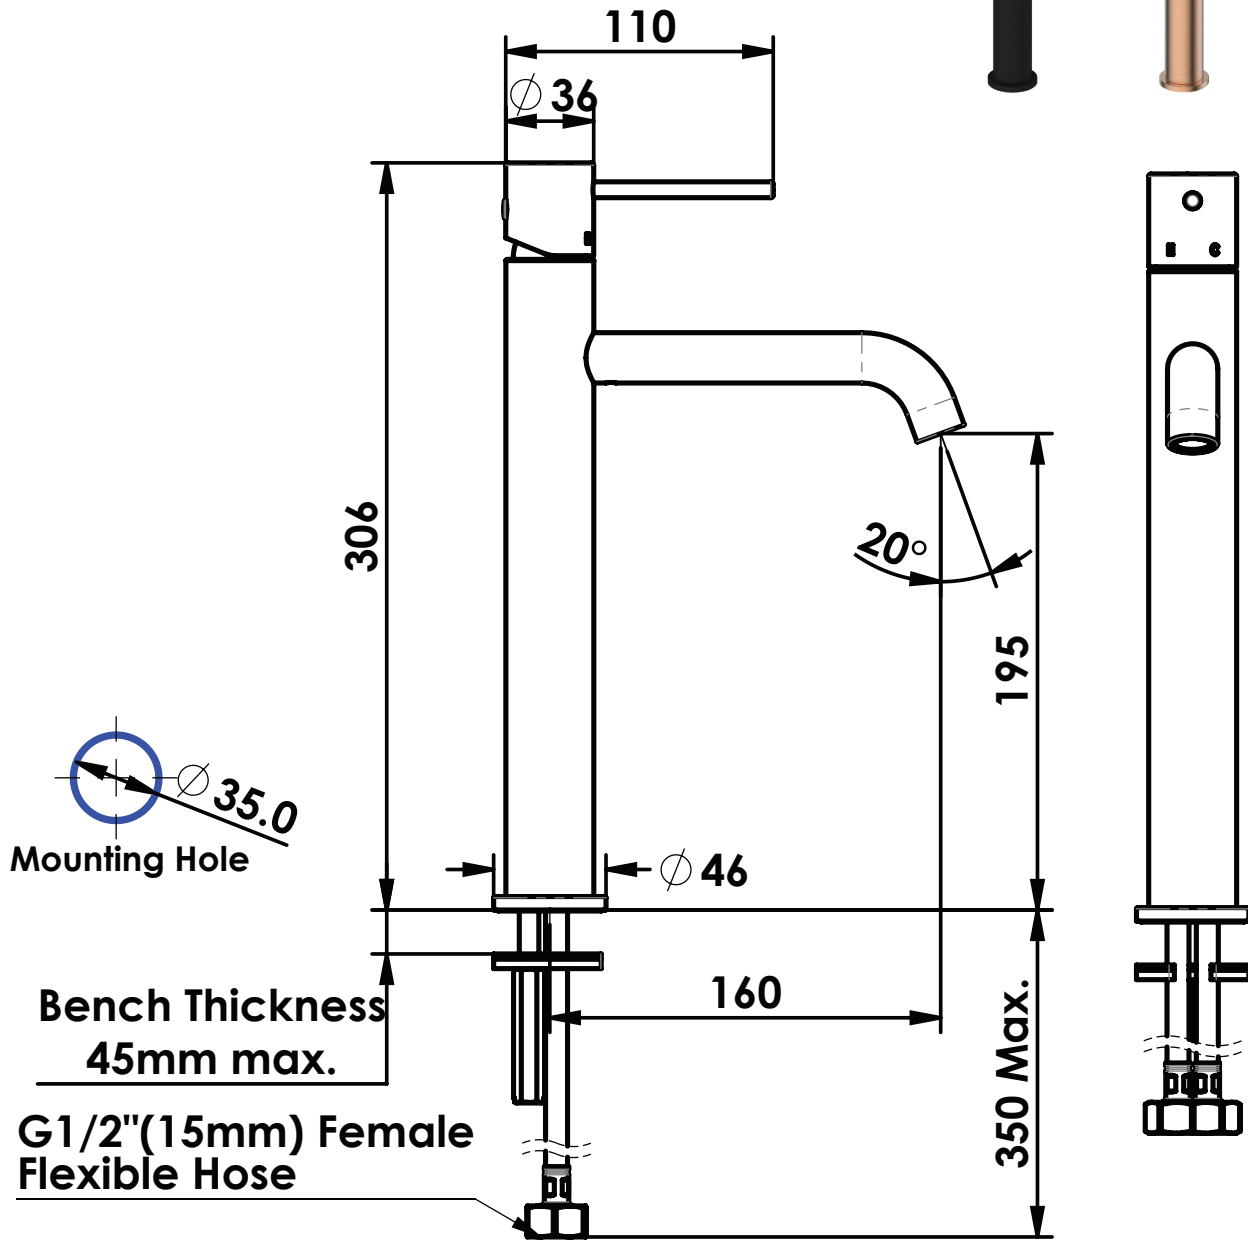

## Tower Basin Mixer

- 18402560 | T32937 | Chrome
- 18402563 | T32937 | Brushed Stainless
- 18402566 | T32937 | Brushed Brass
- 18402567 | T32937 | Matte Black
- 18402568 | T32937 | Brushed Copper
- 18402569 | T32937 | Gun Metal

WELS 5 Star 6.0L/M  
 Fixed Spout | European Brass Cartridge

**AU** PHONE - 1800 244 487  
 EMAIL - [aussales@greenstapware.com](mailto:aussales@greenstapware.com)  
 WEBSITE - [greenstapware.com.au](http://greenstapware.com.au)