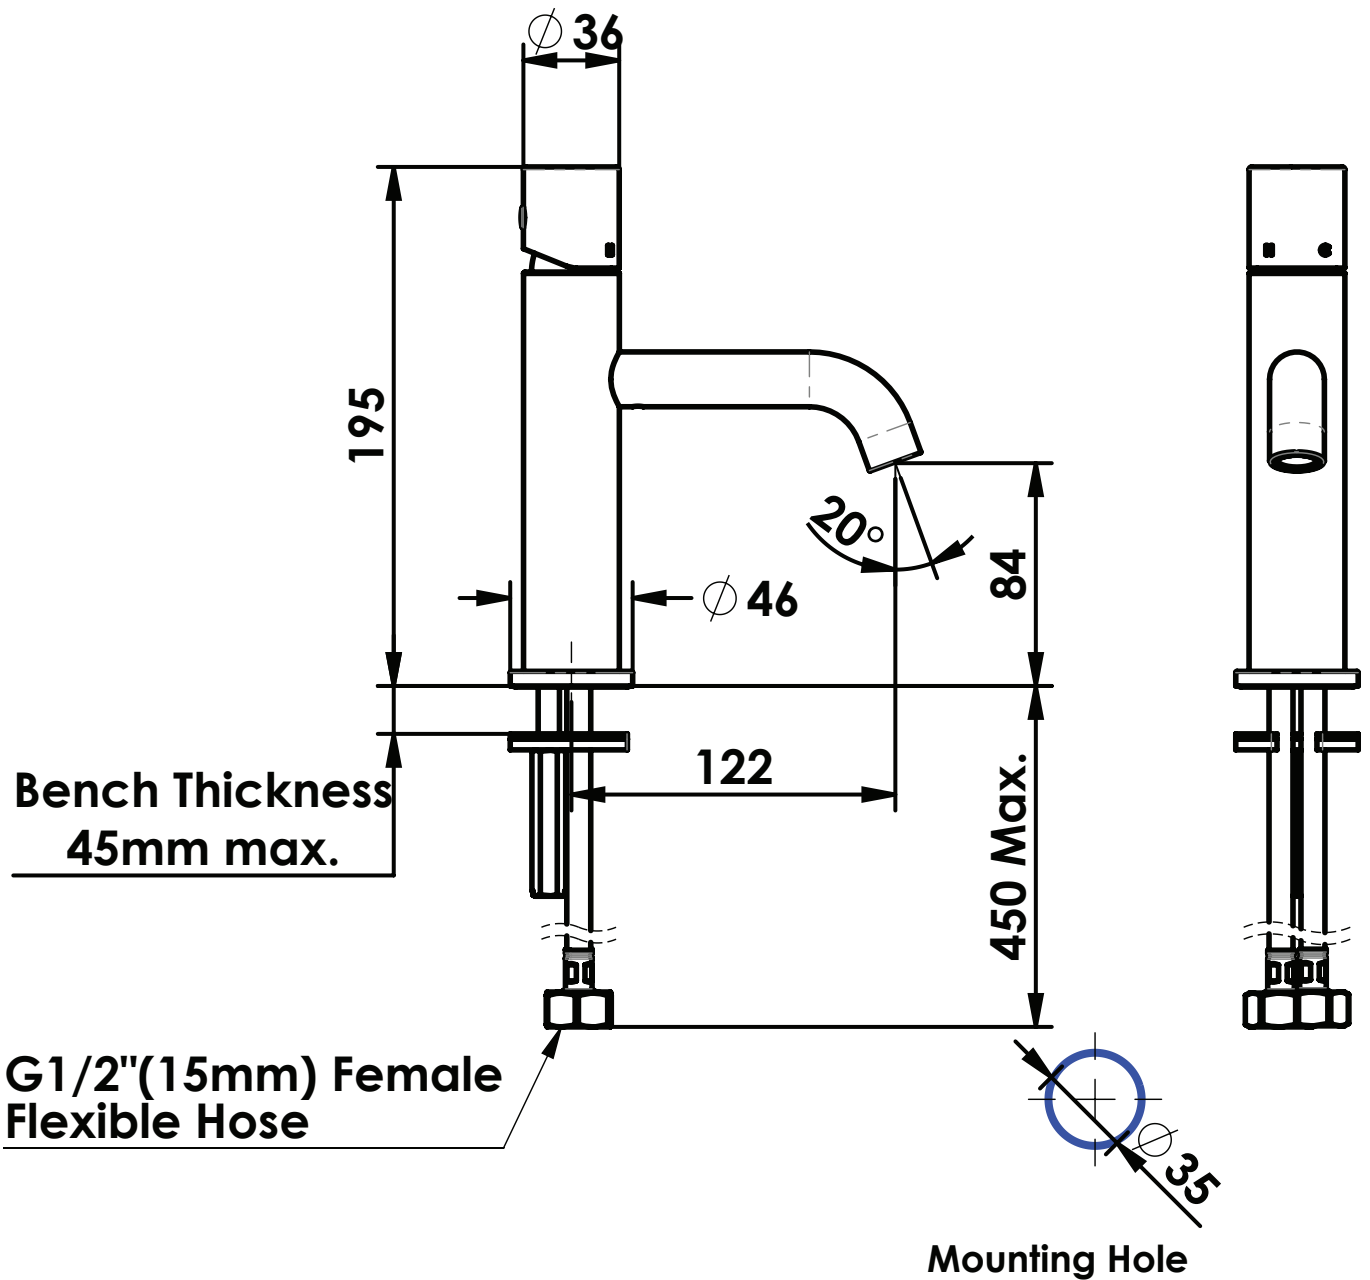

GISELLE

Basin Mixer

- 18402550 | T31489 | Chrome
- 18402553 | T31489 | Brushed Stainless
- 18402556 | T31489 | Brushed Brass
- 18402557 | T31489 | Matte Black
- 18402558 | T31489 | Brushed Copper
- 18402559 | T31489 | Gun Metal

WELS 5 Star 6.0L/M
Fixed Spout
European Brass Cartridge

AU PHONE - 1800 244 487
EMAIL - aussales@greenstapware.com
WEBSITE - greenstapware.com.au

| **GREENS**
where life meets water