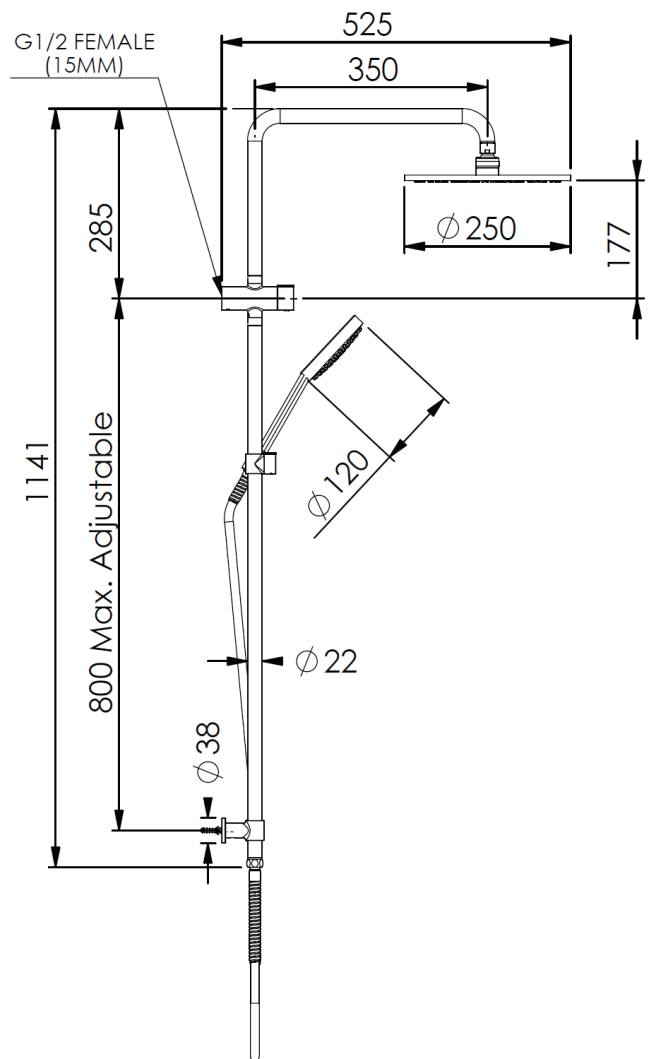

Lavish Brass Twin Rail Shower

- 239103CP | Chrome
- 239103BN | Brushed Nickel
- 239103BB | Brushed Brass
- 239103MB | Matte Black
- 239103BC | Brushed Copper
- 239103GM | Gun Metal

WELS 3 Star 9.0L/M
 22MM Round Brass Rail
 120mm High Flow Brass Handset
 250MM Overhead Shower
 Rail Adjustable to 800mm Centres
 Diverter Can Be Installed Either Top Or Bottom