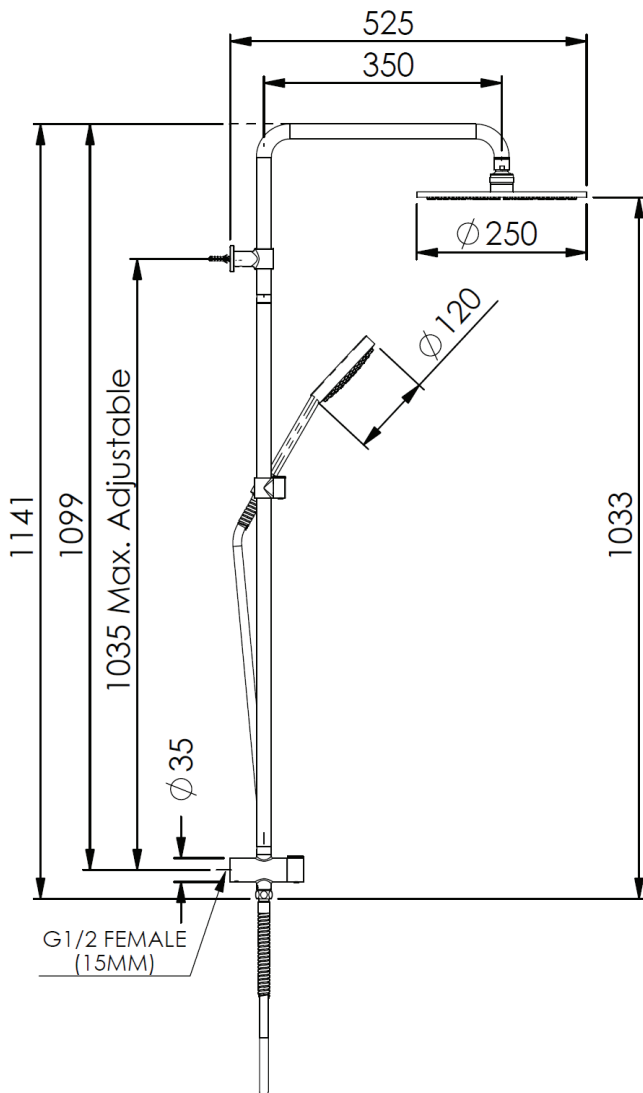

Lavish Brass Twin Rail Shower

- 239103CP | Chrome
- 239103BN | Brushed Nickel
- 239103BB | Brushed Brass
- 239103MB | Matte Black
- 239103BC | Brushed Copper
- 239103GM | Gun Metal

WELS 3 Star 9.0L/M
 22MM Round Brass Rail
 120mm High Flow Brass Handset
 250MM Overhead Shower
 Rail Adjustable to 800mm Centres
 Diverter Can Be Installed Either Top Or Bottom