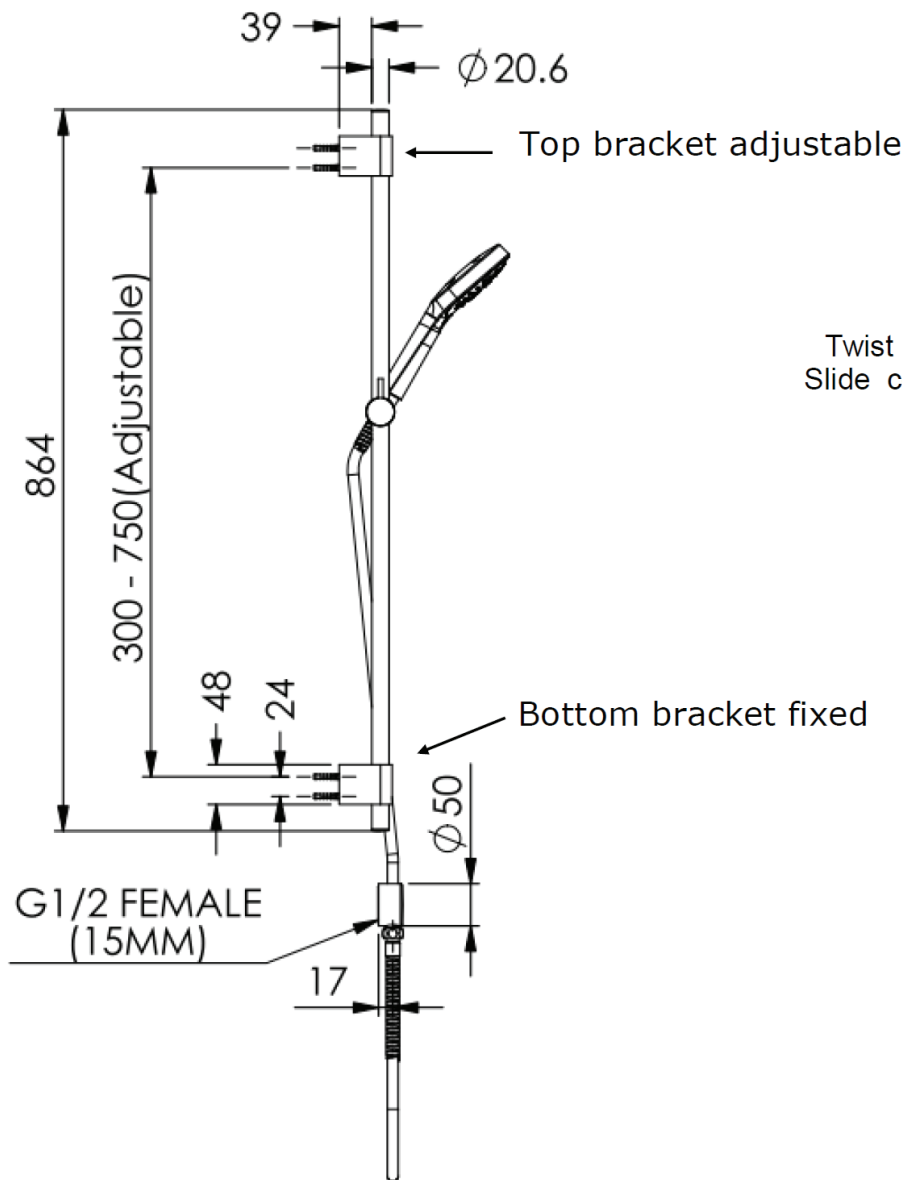

OPTIMA PLUS

AirFlo Rail Shower

- 237000CP | Chrome
- 237000BN | Matte Black
- 237000MB | PVD Brushed Nickel
- 237000BB | PVD Brushed Brass
- 237000GM | PVD Gun Metal
- 237000BC | PVD Brushed Copper

WELS 5 Star 6.0L/M

- Adjustable wall bracket for ease of DIY installation and maximum flexibility
- Push button handshower: 3 Function spray with Airflo technology for an indulgent experience
- Rail: Metal rail & hose for longevity & durability