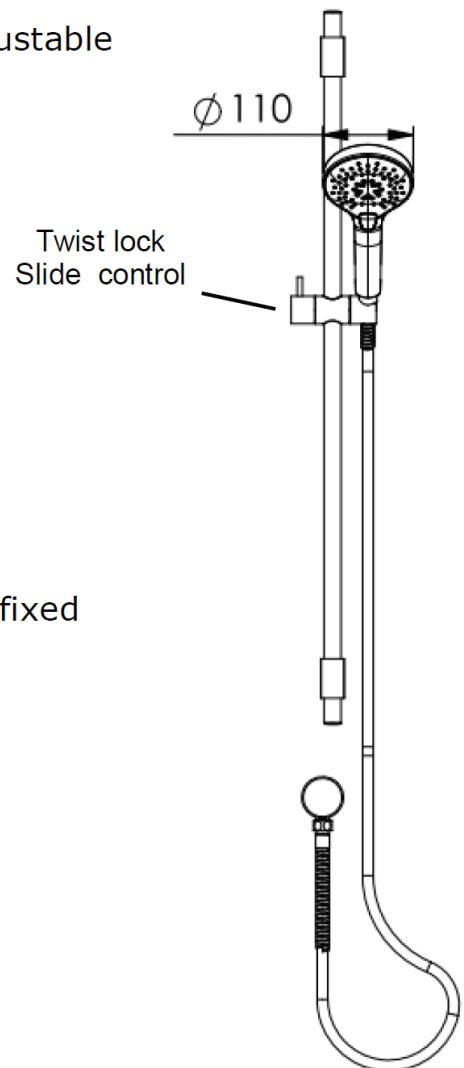

OPTIMA PLUS

AirFlo Rail Shower

- 237000CP | Chrome
- 237000BN | Matte Black
- 237000MB | PVD Brushed Nickel
- 237000BB | PVD Brushed Brass
- 237000GM | PVD Gun Metal
- 237000BC | PVD Brushed Copper

WELS 5 Star 6.0L/M

- Adjustable wall bracket for ease of DIY installation and maximum flexibility
- Push button handshower: 3 Function spray with Airflo technology for an indulgent experience
- Rail: Metal rail & hose for longevity & durability