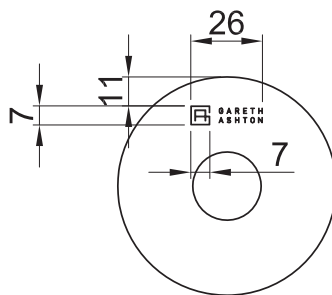

GARETH
ASHTON

WSS001-316

316 CURVED WALL SPOUT

WELS Rating 4 Star 7.0L/min

WELS Registration #T37472 (316 STAINLESS STEEL)

LOGO details

AVAILABLE IN

P: 1800 809 143