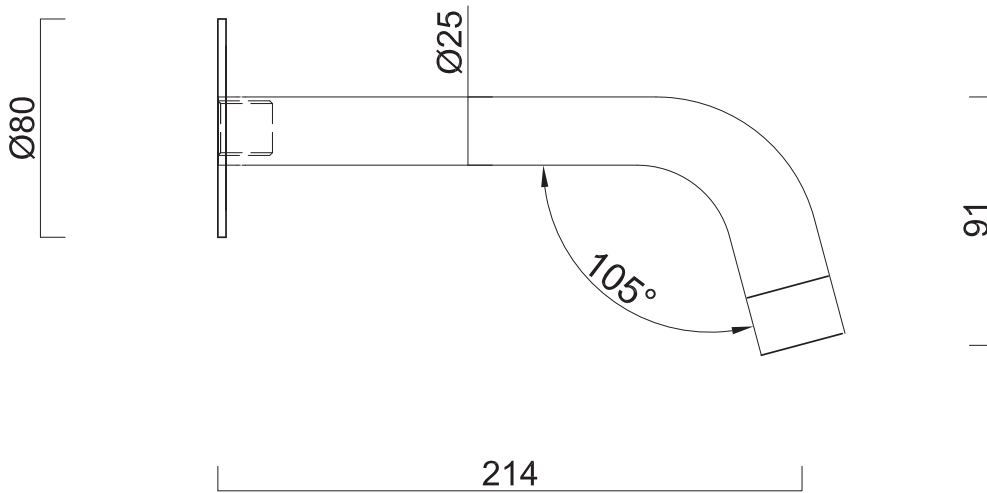

GARETH
ASHTON

WSS001-316

316 CURVED WALL SPOUT

WELS Rating 4 Star 7.0L/min

WELS Registration #T37472 (316 STAINLESS STEEL)

LOGO details

AVAILABLE IN

P: 1800 809 143