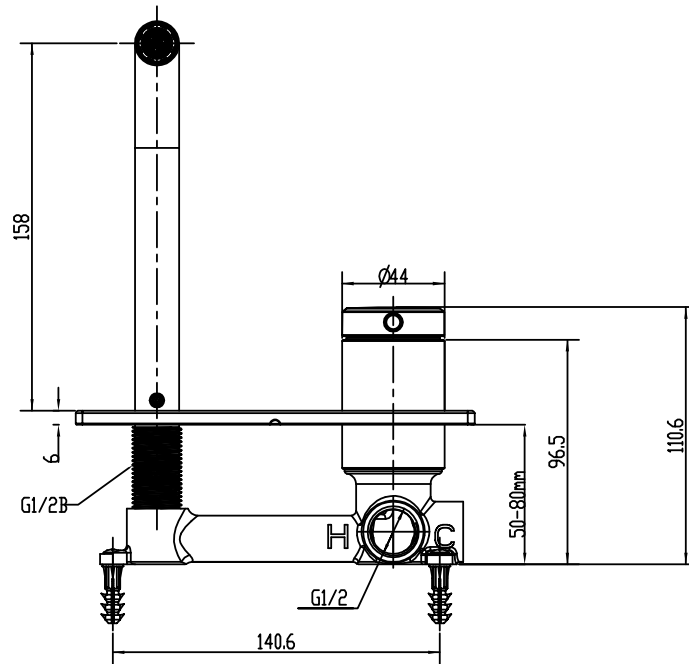

## 6B-WS165-K

### POCO KNURLED WALL BASIN/BATH SET 165MM

WELS Rating 4 Star 6.5L/min

WELS Registration #T37571 (Chrome) #T37571(v) (Finishes)