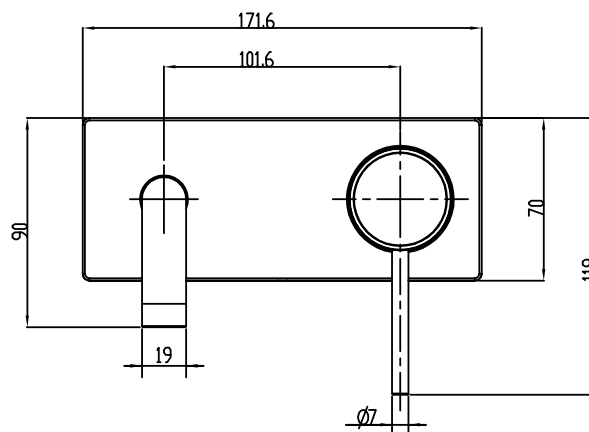

## 6B-WS165-K

### POCO KNURLED WALL BASIN/BATH SET 165MM

WELS Rating 4 Star 6.5L/min

WELS Registration #T37571 (Chrome) #T37571(v) (Finishes)