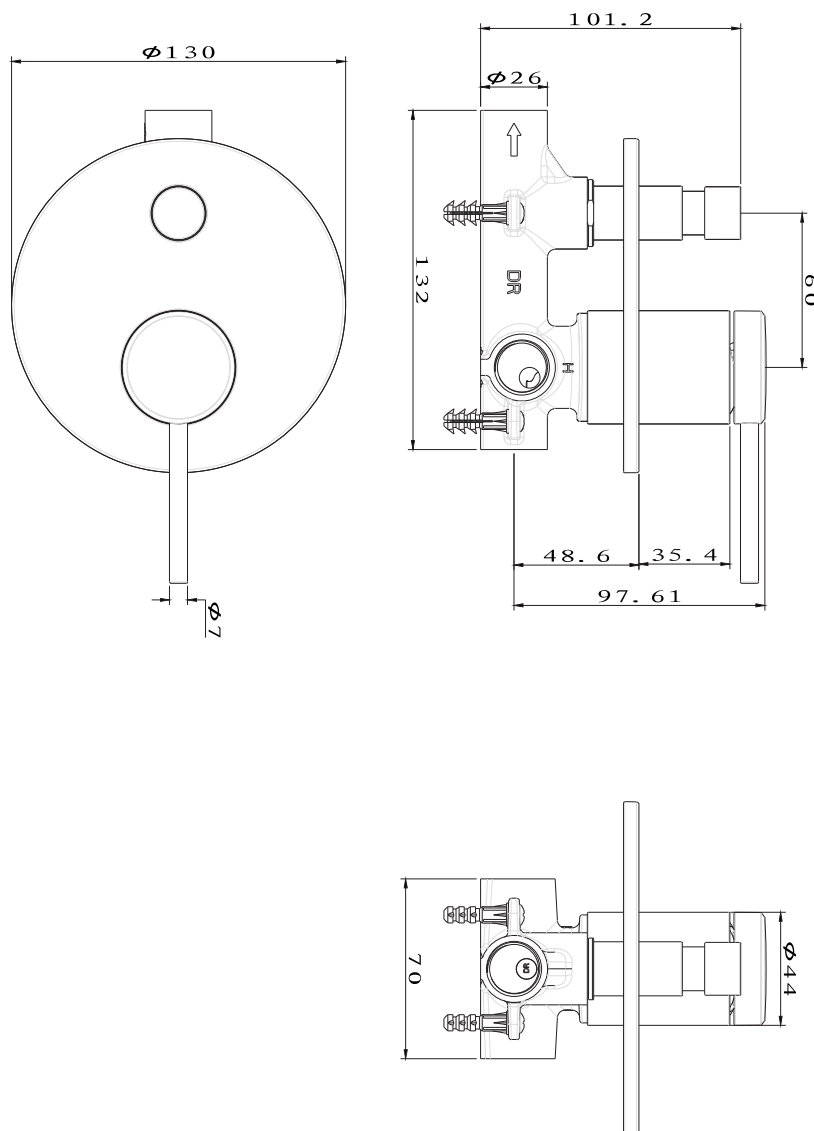

GARETH
ASHTON

6SHD-EXT + 6SHD-INT

POCO COMPLETE BATH/SHOWER MIXER WITH DIVERTER

Supplied as two components

AVAILABLE IN

6SHD-EXT+6SHD-INT
(CHROME)

6SHD-EXT-B+6SHD-INT-B
(BLACK)

6SHD-EXT-BN+6SHD-INT-BN
(BRUSHED NICKEL)