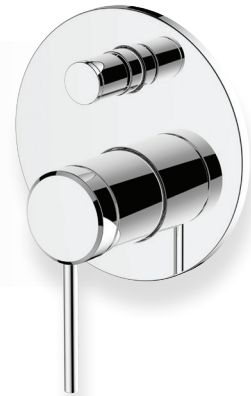

GARETH
ASHTON

6SHD-EXT + 6SHD-INT

POCO COMPLETE BATH/SHOWER MIXER WITH DIVERTER

Supplied as two components

AVAILABLE IN

6SHD-EXT+6SHD-INT
(CHROME)

6SHD-EXT-B+6SHD-INT-B
(BLACK)

6SHD-EXT-BN+6SHD-INT-BN
(BRUSHED NICKEL)

6SHD-EXT-GM+6SHD-INT-GM
(GUN METAL)

6SHD-EXT-BB+6SHD-INT-BB
(BRUSHED BRASS)

P: 1800 809 143

E: mail@abey.com.au

W: www.abey.com.au