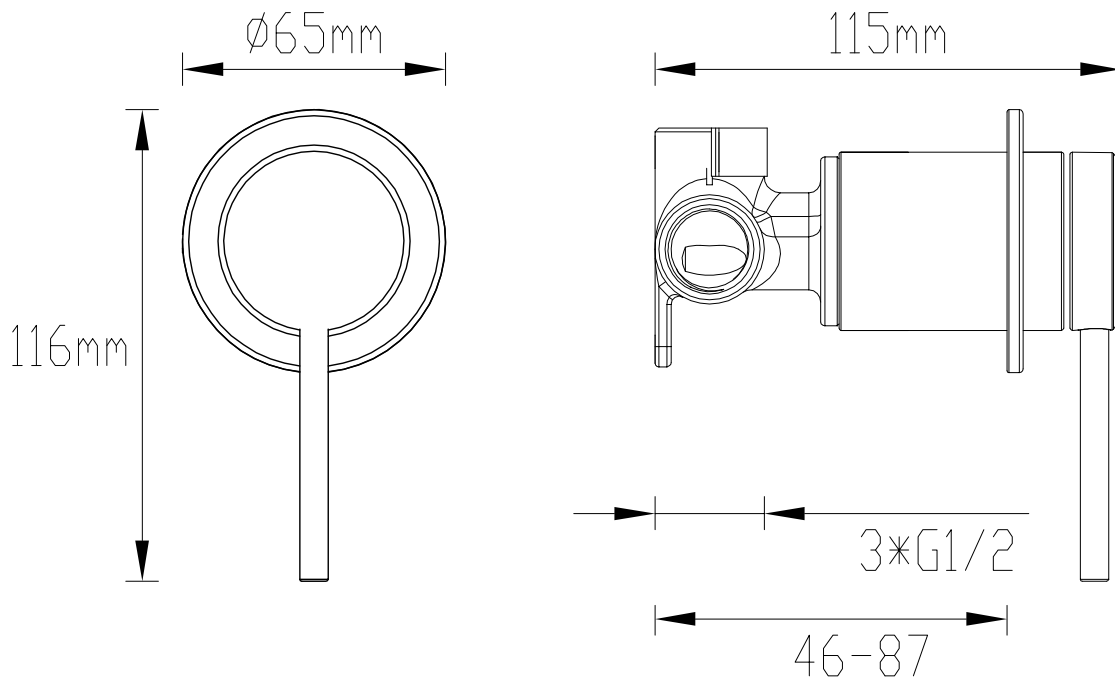

GARETH
ASHTON

6SH-EXT + 6SH-INT

POCO COMPLETE BATH/SHOWER MIXER

Supplied as two components

AVAILABLE IN

6SH-EXT + 6SH-INT
(CHROME)

6SH-EXT-B + 6SH-INT-B
(BLACK)

6SH-EXT-BN + 6SH-INT-BN
(BRUSHED NICKEL)