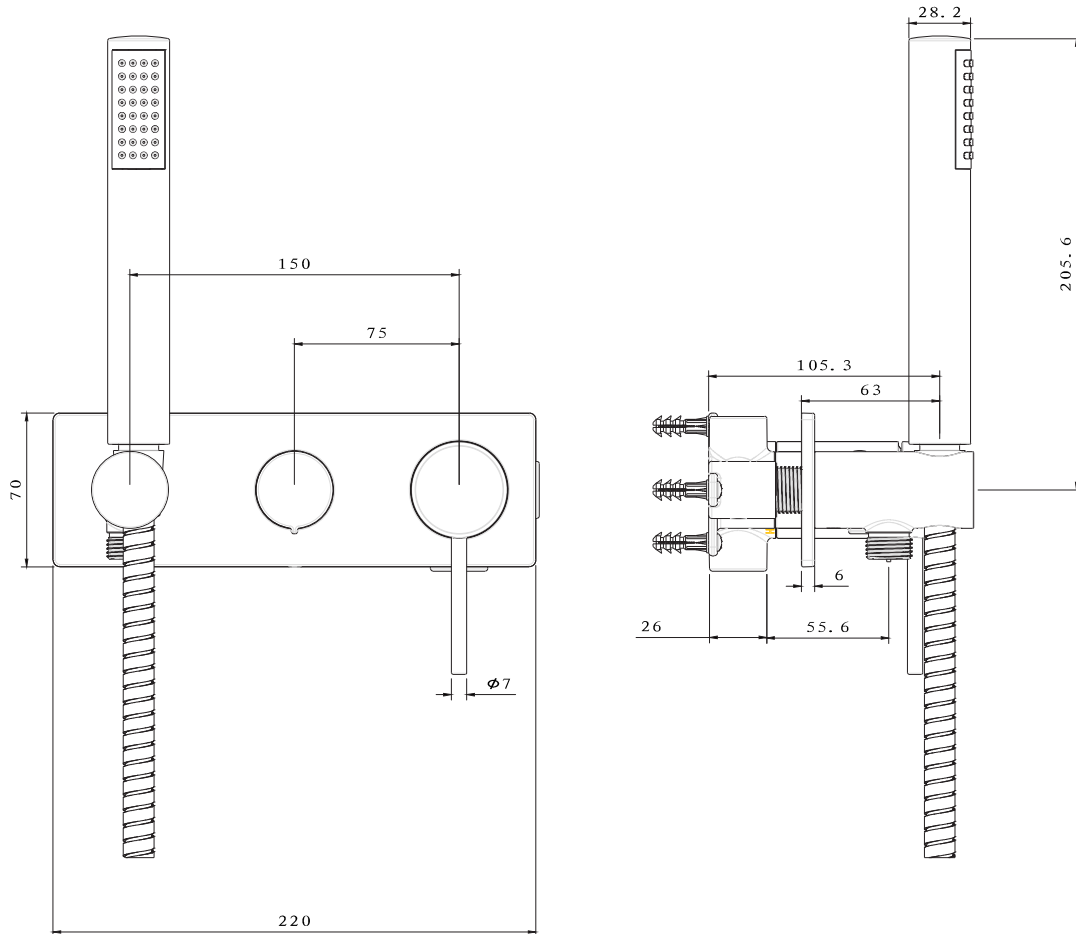

GARETH
ASHTON

6BS-WS

POCO 3 HOLE BATH/SHOWER MIXER SET

WELS Rating Not Star Rated 7.0L/min

WELS Registration #T13190 (Chrome) #T13190(v) (Finishes)

AVAILABLE IN

6BS-WS
(CHROME)

6BS-WS-B
(BLACK)