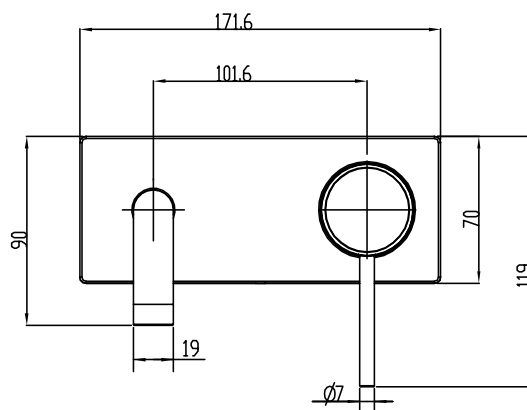

GARETH
ASHTON

6B-WS220

POCO WALL BASIN/BATH SET 220MM

WELS Rating 4 Star 6.5L/min

WELS Registration #T32655 (Chrome) #T32655(v) (Finishes)

AVAILABLE IN

P: 1800 809 143

E: mail@abey.com.au