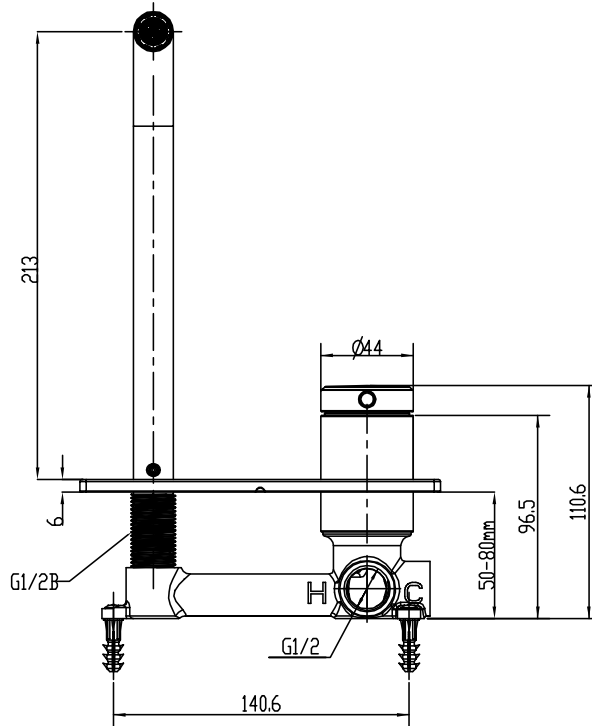

GARETH
ASHTON

6B-WS220

POCO WALL BASIN/BATH SET 220MM

WELS Rating 4 Star 6.5L/min

WELS Registration #T32655 (Chrome) #T32655(v) (Finishes)

AVAILABLE IN

P: 1800 809 143

E: mail@abey.com.au