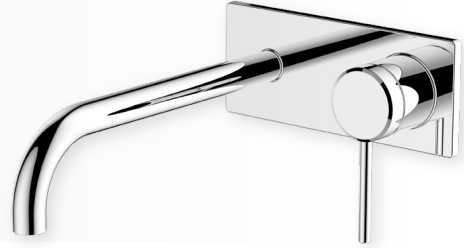

GARETH
ASHTON

6B-WS220

POCO WALL BASIN/BATH SET 220MM

WELS Rating 4 Star 6.5L/min

WELS Registration #T32655 (Chrome) #T32655(v) (Finishes)

AVAILABLE IN

P: 1800 809 143

E: mail@abey.com.au