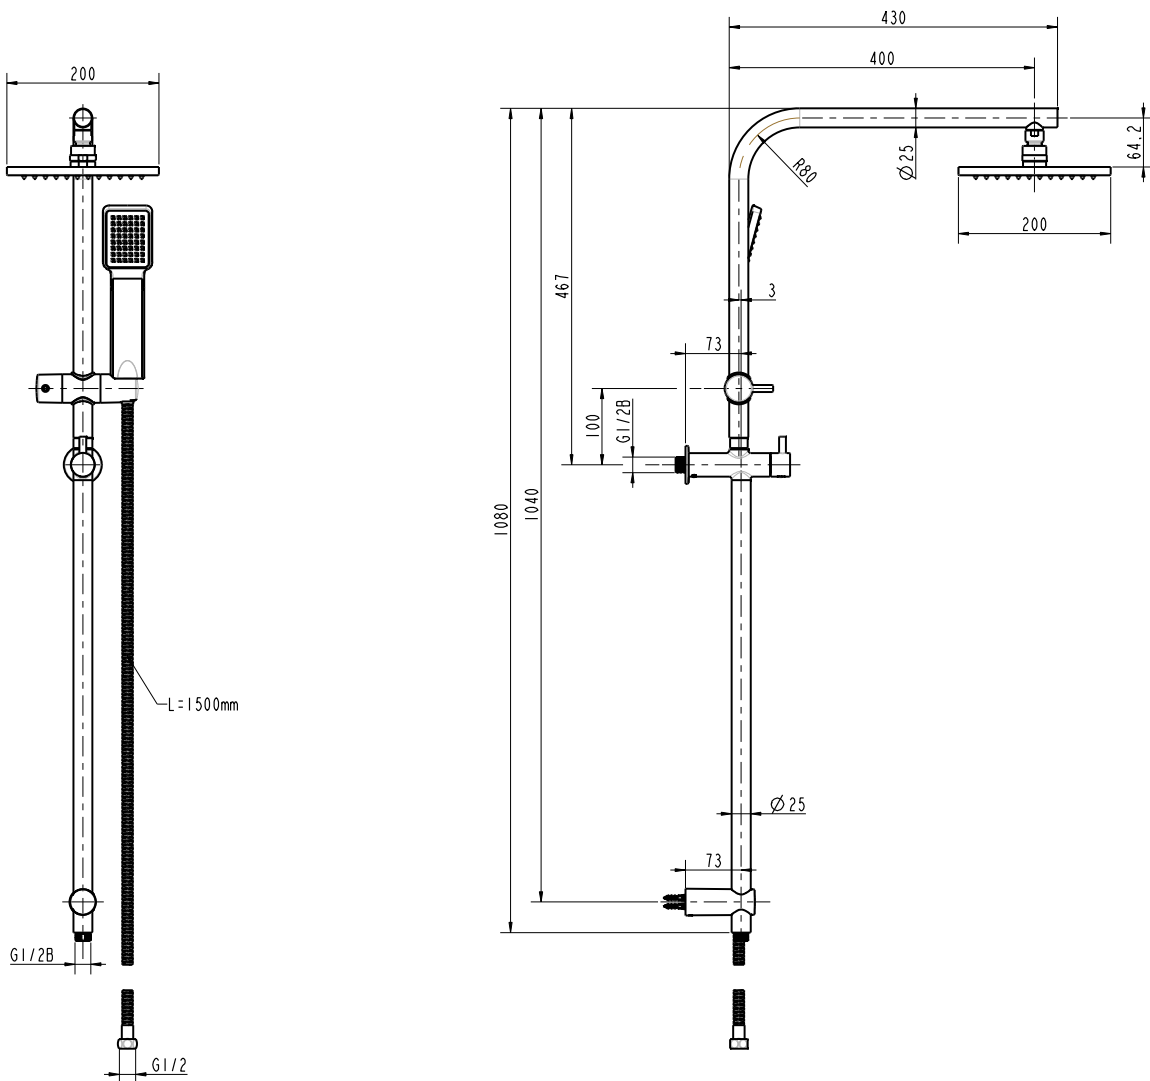

RHB08

ARCH RAIN & HAND SHOWER ENSEMBLE

In-Built Diverter

WELS Rating 3 Star 8.5L/min

WELS Registration #S13997 (Chrome) #S13997(v) (Finishes)

AVAILABLE IN

RHB08
(CHROME)

RHB08-B
(BLACK)

RHB08-BN
(BRUSHED NICKEL)

RHB08-GM
(GUN METAL)

RHB08-BB
(BRUSHED BRASS)