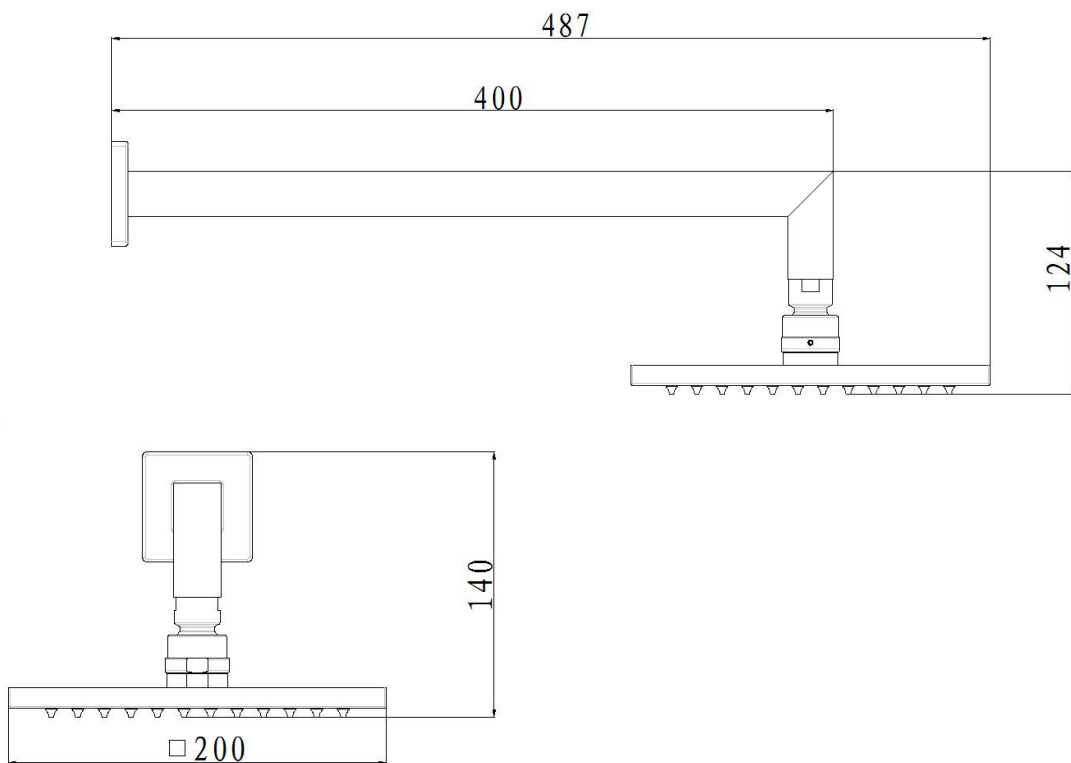

2SHSQ

BRASS SQUARE HORIZONTAL SHOWER

WELS Rating 3 Star 8.5L/min

WELS Registration #S13955 (Chrome) #S13855(v) (Finishes)

AVAILABLE IN