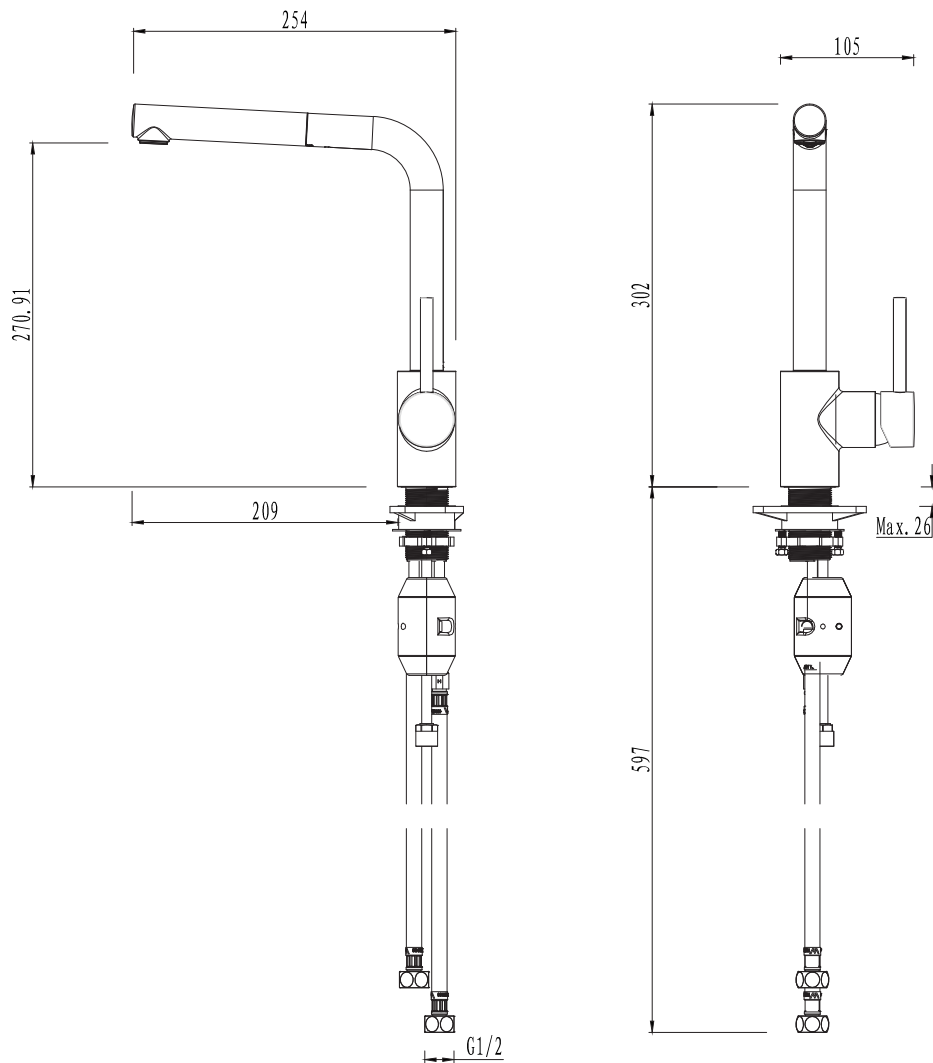

GARETH
ASHTON

3K6

LUCIA SIDELEVER MIXER WITH PULL OUT

WELS Rating 4 Star 6.5L/min

WELS Registration #T31037 (Chrome) #T31037(v) (Finishes)

AVAILABLE IN

3K6
(CHROME)

3K6-B
(BLACK)