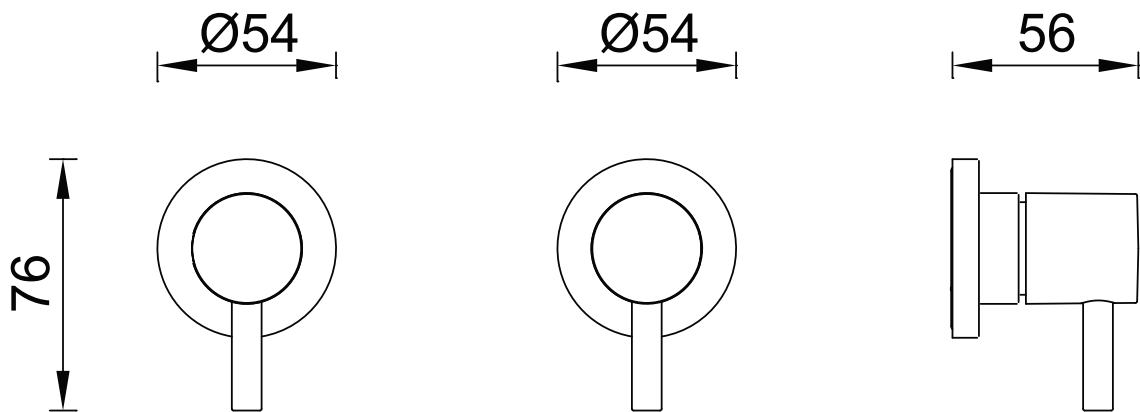

3WTA

LUCIA WALL TOP ASSEMBLIES

1/4 Turn Ceramic Disc Spindles

AVAILABLE IN

3WTA
(CHROME)

3WTA-B
(BLACK)