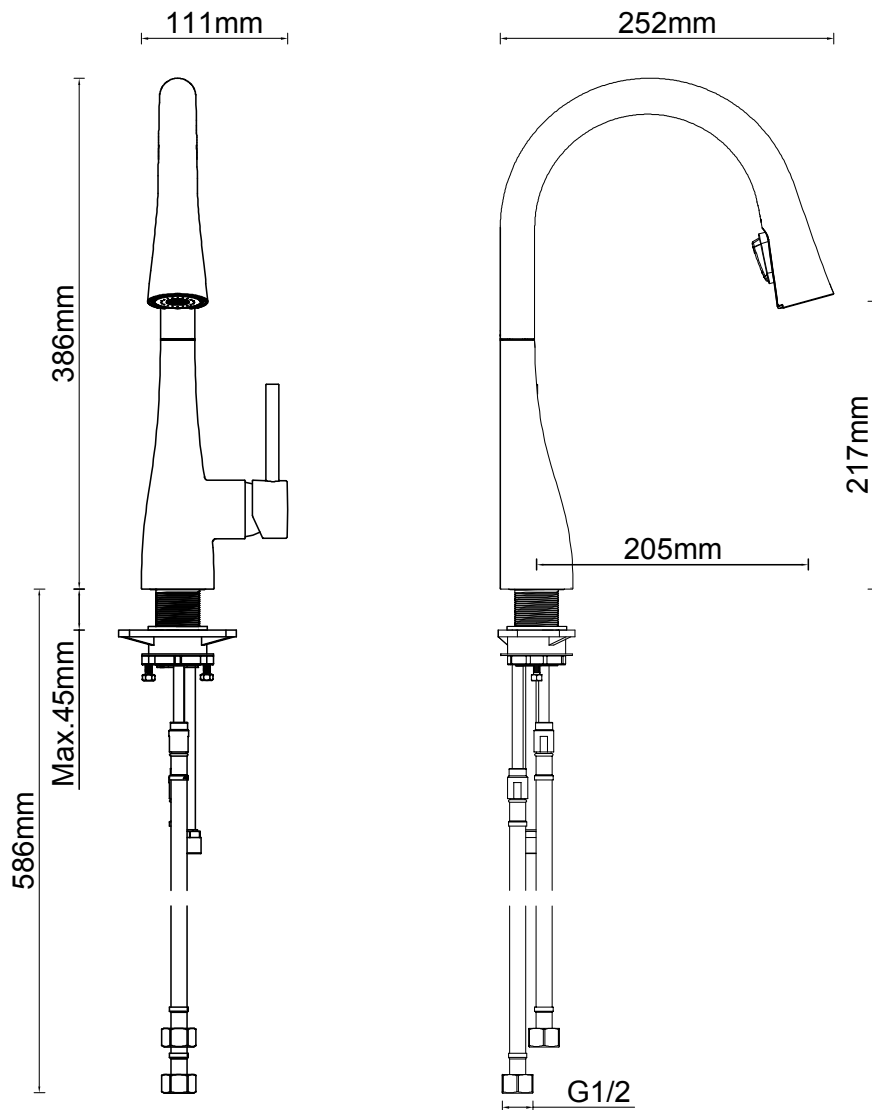

## 5K2

### CONIC PULL OUT KITCHEN MIXER

WELS Rating 5 Star 6.0L/min  
WELS Registration #T26148

AVAILABLE IN

5K2  
(CHROME)

P: 1800 809 143

E: [mail@abey.com.au](mailto:mail@abey.com.au)

W: [www.abey.com.au](http://www.abey.com.au)