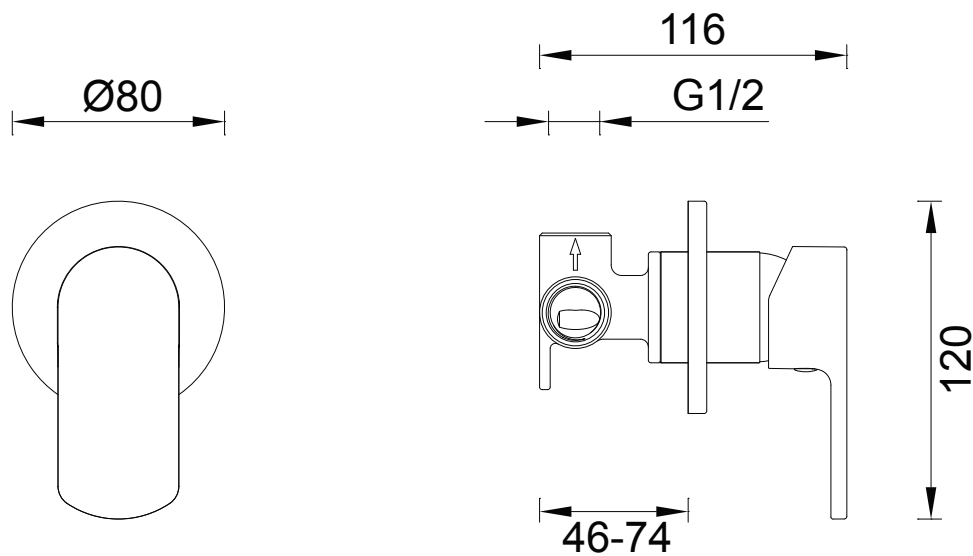

GARETH
ASHTON

2SH-EXT + SH-INT

MADISON AVENUE COMPLETE BATH/SHOWER MIXER

Supplied as two components

AVAILABLE IN

2SH-EXT + SH-INT
(CHROME)

2SH-EXT-B + SH-INT-BPC
(BLACK)

P: 1800 809 143