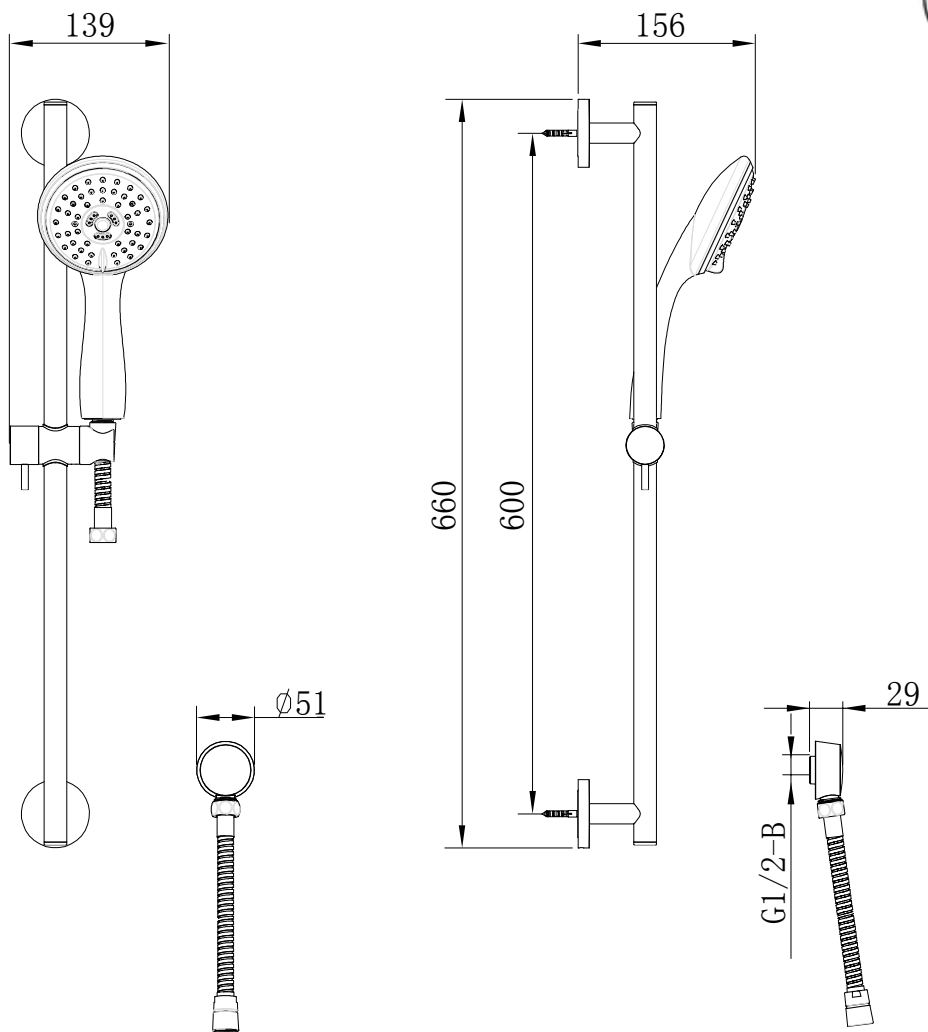

GARETH
ASHTON

SRA07

BRASS 3 FUNCTION RAIL SHOWER

WELS Rating 3 Star 8.0L/min

WELS Registration #S13137 (Chrome) #S13137(v) (Finishes)

AVAILABLE IN

SRA07
(CHROME)

SRA07-B
(BLACK)

SRA07-BN
(BRUSHED NICKEL)

SRA07-GM
(GUN METAL)

SRA07-BB
(BRUSHED BRASS)

P: 1800 809 143

E: mail@abey.com.au

W: www.abey.com.au