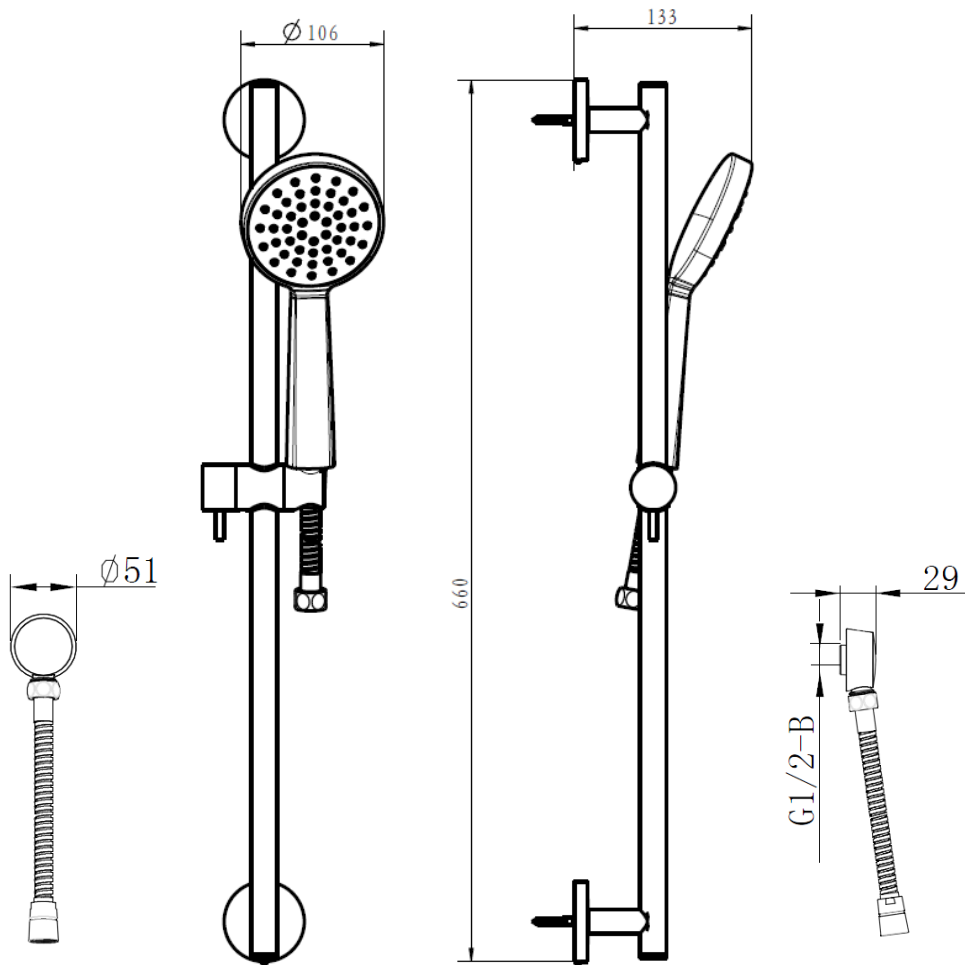

SRA06

BRASS SINGLE FUNCTION RAIL SHOWER

WELS Rating 3 Star 8.5L/min

WELS Registration #S15281 (Chrome) #S15281(v) (Finishes)

AVAILABLE IN

-  SRA06 (CHROME)
-  SRA06-B (BLACK)
-  SRA06-BN (BRUSHED NICKEL)
-  SRA06-GM (GUN METAL)
-  SRA06-BB (BRUSHED BRASS)