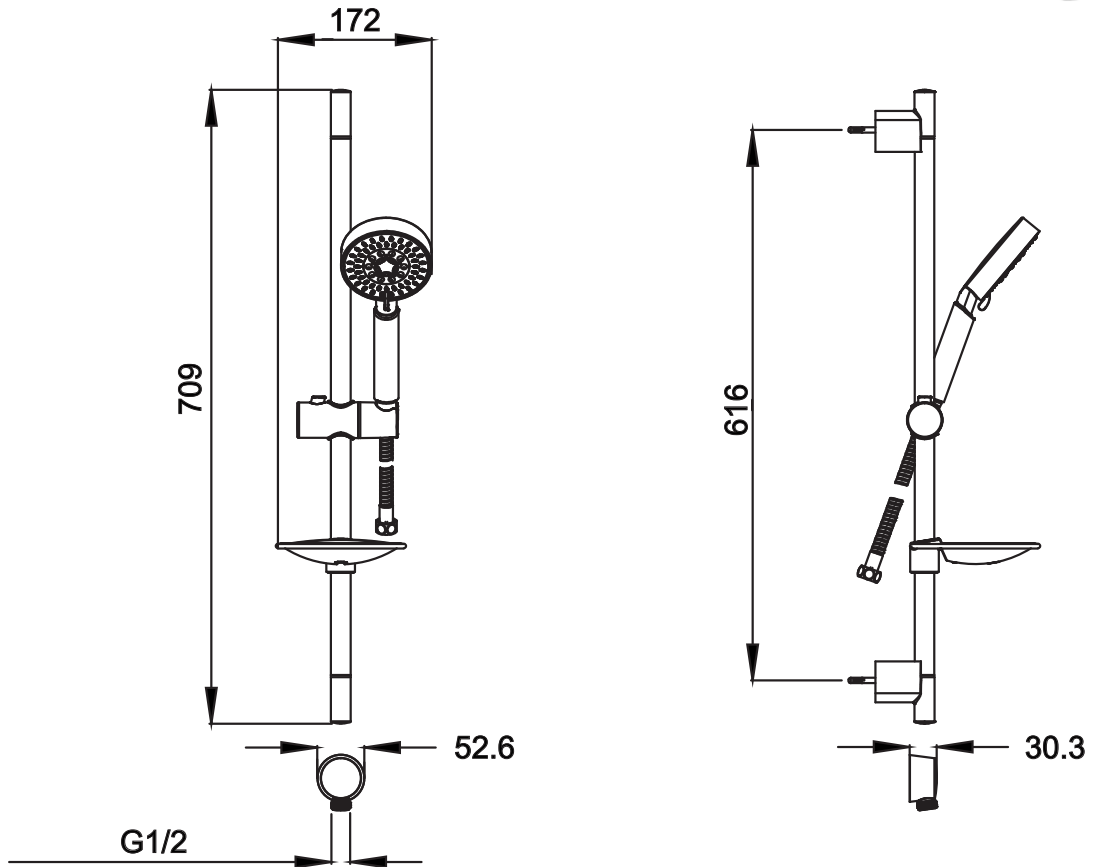

GARETH
ASHTON

SRA05

ABS 5 FUNCTION RAIL SHOWER

WELS Rating 3 Star 8.0L/min

WELS Registration #S13956 (Chrome) #S13956(v) (Finishes)

AVAILABLE IN

SRA05
(CHROME)

SRA05-B
(BLACK)