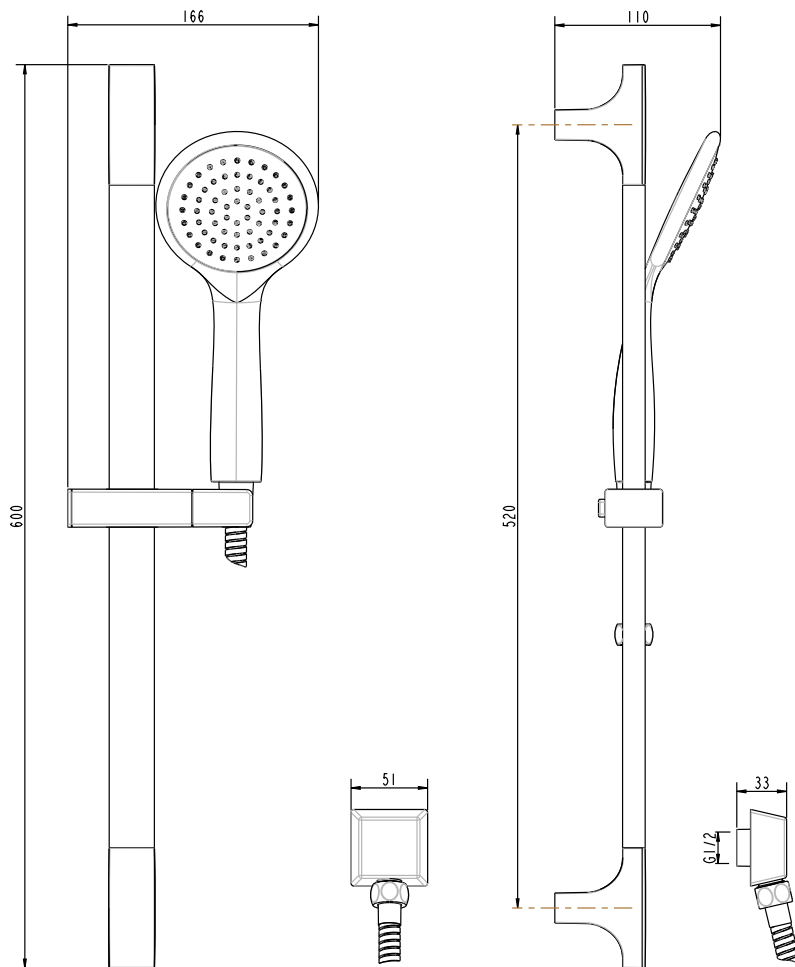

## ABS SINGLE FUNCTION RAIL SHOWER

WELS Rating 3 Star 8.5L/min

WELS Registration #S15280 (Chrome) #S15280(v) (Finishes)